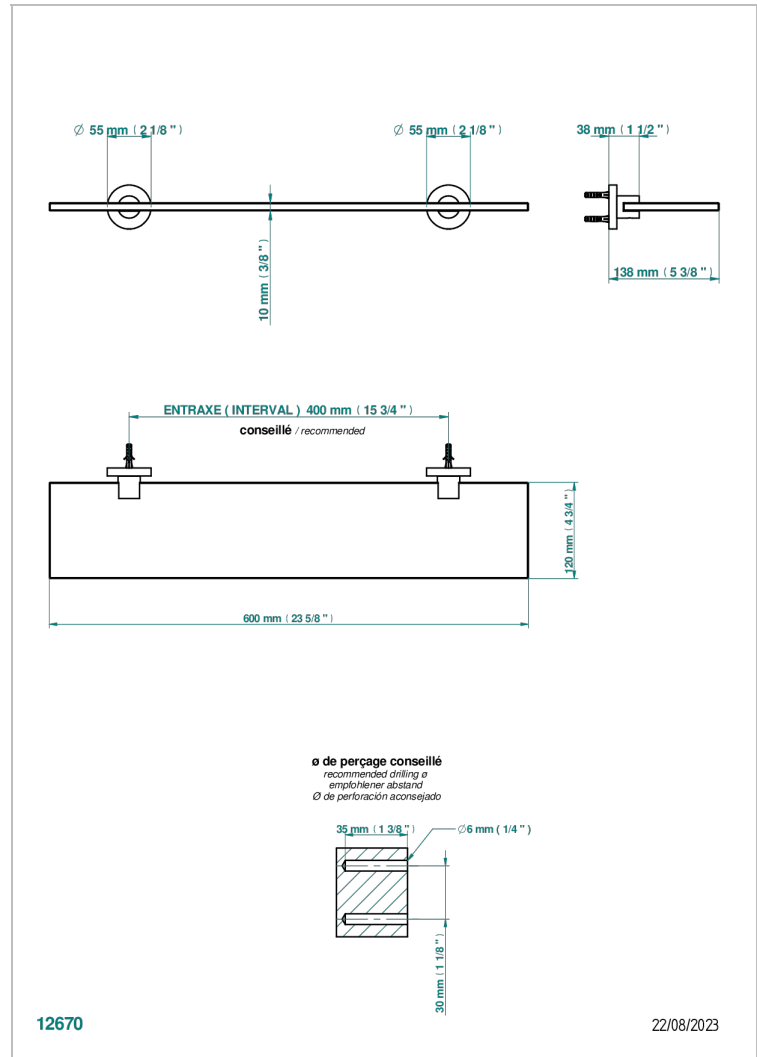

# BAMBOU CLEAR CRYSTAL

A35-564

Glass shelf with supports

## CHARACTERISTIC

- Bambo Clear crystal
- Glass shelf with supports