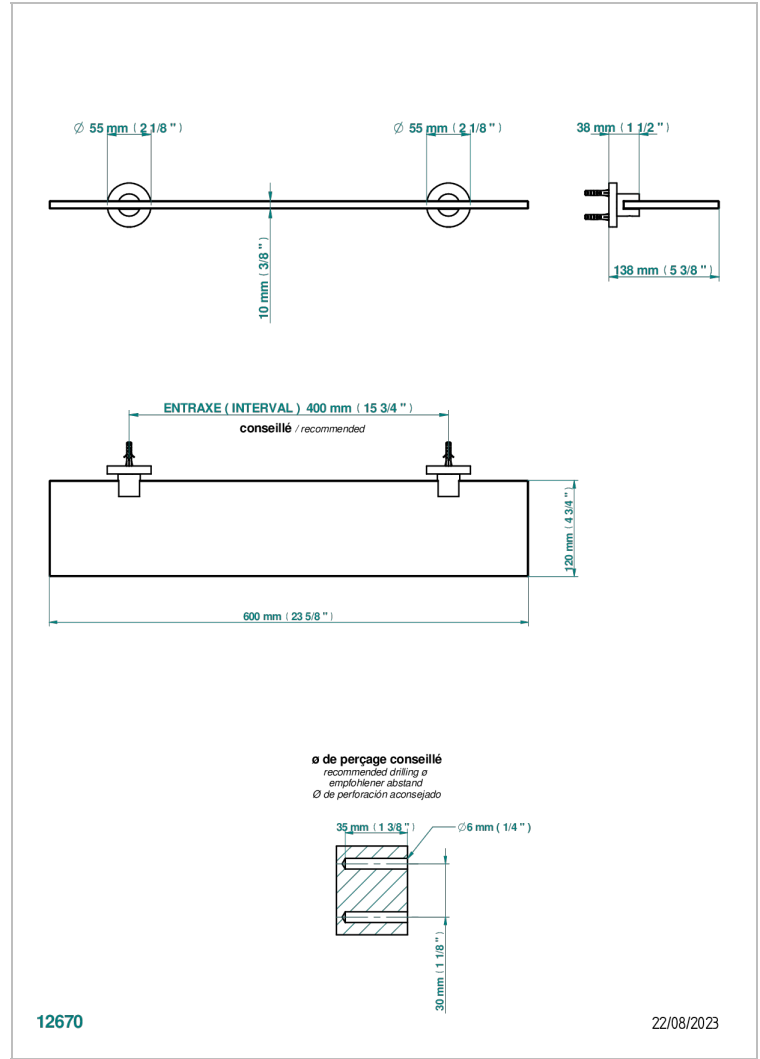

# BAMBOU AMBER CRYSTAL

A34-564

Glass shelf with brackets