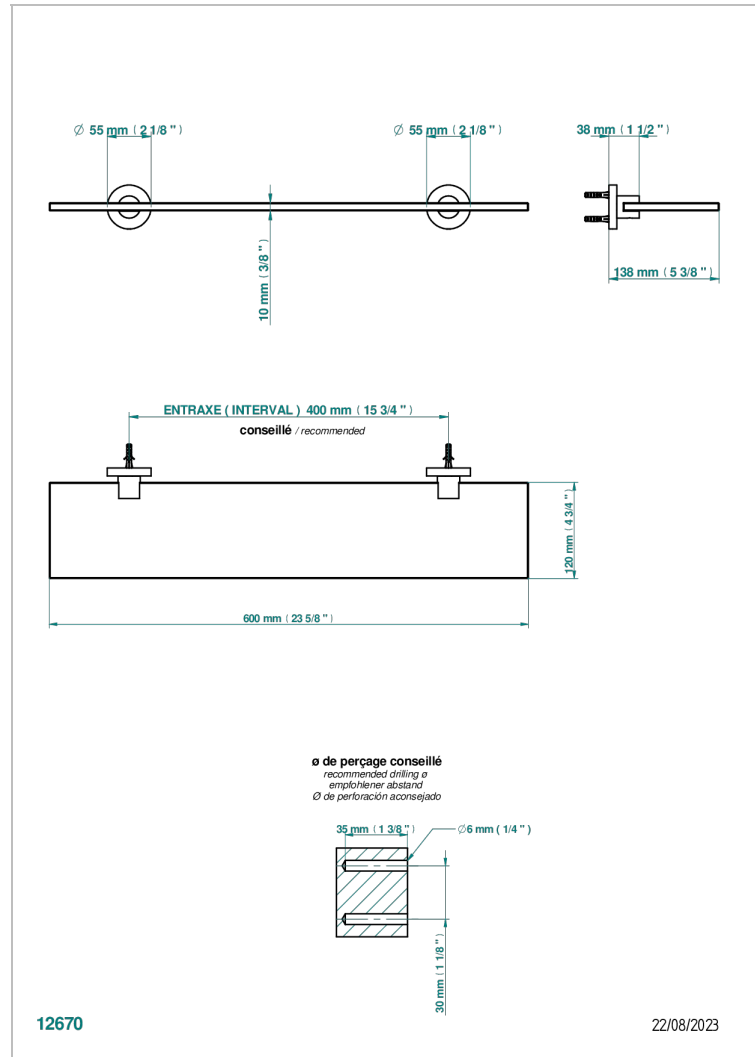

# BAMBOU AMBER CRYSTAL

A34-564

Glass shelf with supports