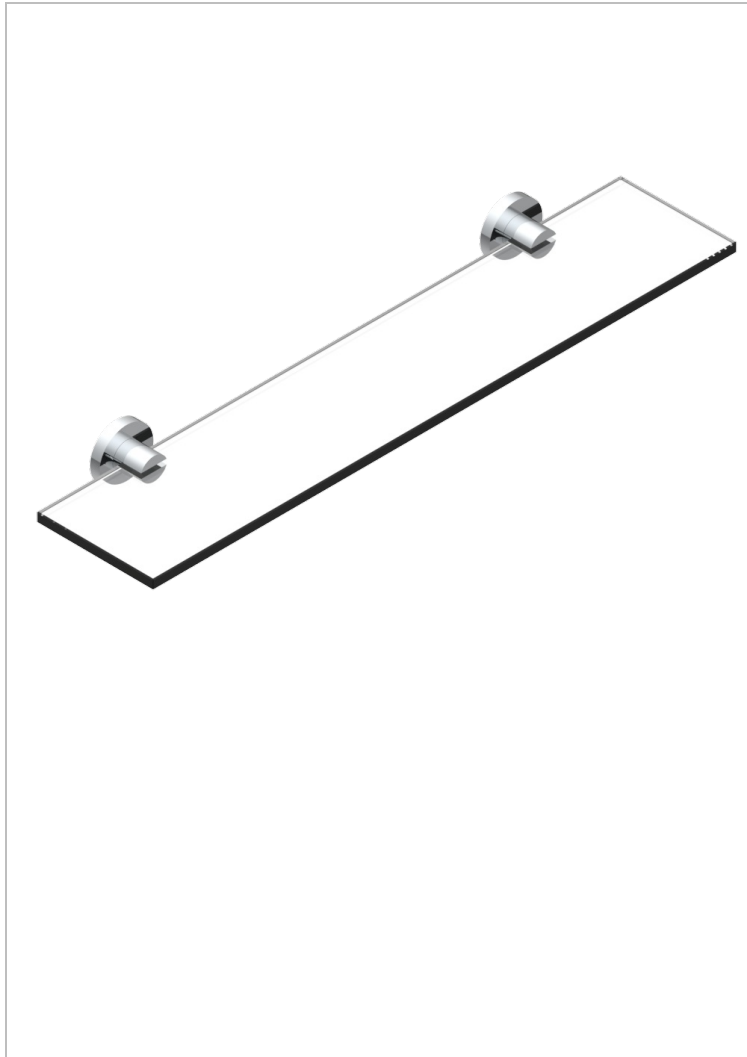

# BAMBOU AMBER CRYSTAL

A34-564

Glass shelf with supports

## CHARACTERISTIC

- BamboU Amber crystal
- Glass shelf with supports

## AVAILABLE FINITIONS

Antique nickel - H28  
Black ceram - D30  
Blush PVD - H62  
Brass color PVD - H49  
Brown bronze color PVD - F33  
Gold color PVD - H52

Graphite PVD - H64  
Lacquered light bronze - D01  
Matt Umber PVD - H67  
Matt blush PVD - H60  
Matt brass color PVD - H50  
Matt brown bronze color PVD - F34