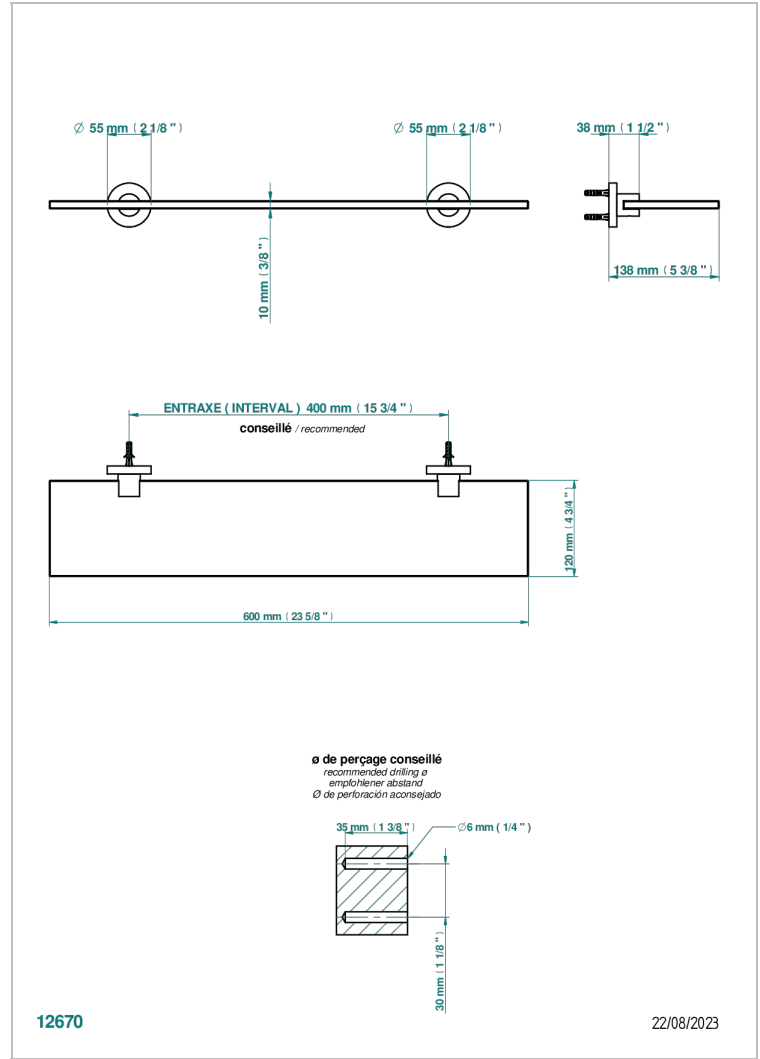

BAMBOU BLACK CRYSTAL

A33-564

Glass shelf with brackets

CHARACTERISTIC

- Bambou Black crystal
- Glass shelf with brackets

AVAILABLE FINITIONS

Black ceram - D30
Blush PVD - H62
Brass color PVD - H49
Brown bronze color PVD - F33
Chrome polished - A02
Chrome polished / gold polished - G02