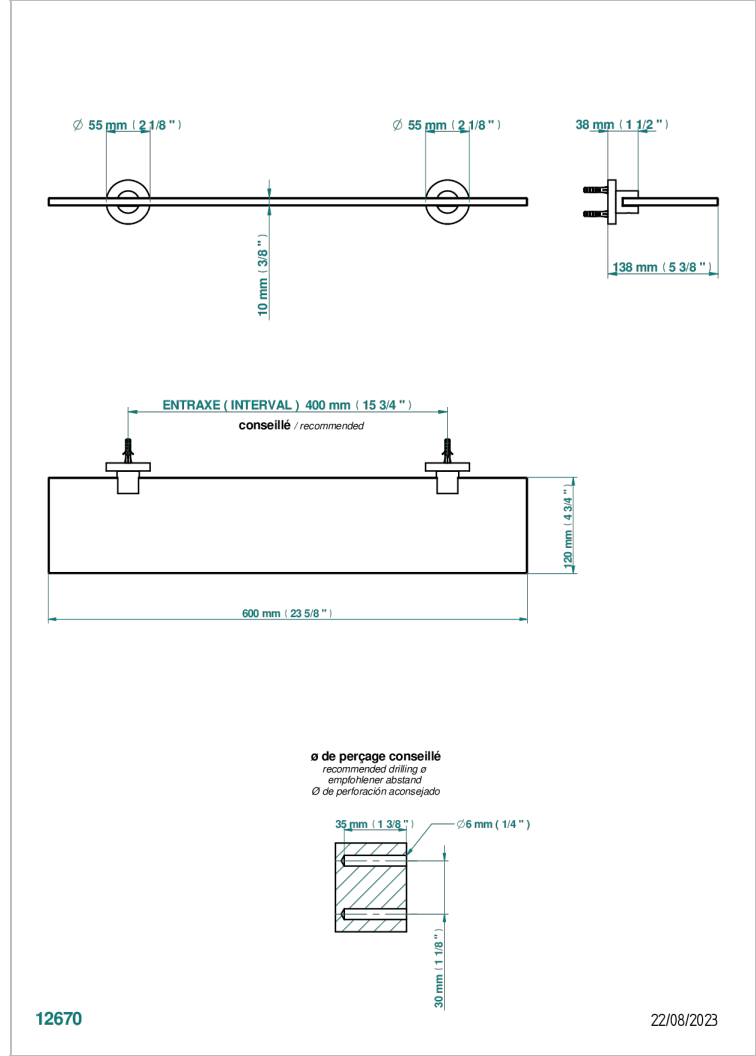

BAMBOU BLACK CRYSTAL

A33-564

Glass shelf with supports

CHARACTERISTIC

- BamboU Black crystal
- Glass shelf with supports

AVAILABLE FINITIONS

Antique nickel - H28
Black ceram - D30
Blush PVD - H62
Brass color PVD - H49
Brown bronze color PVD - F33
Gold color PVD - H52