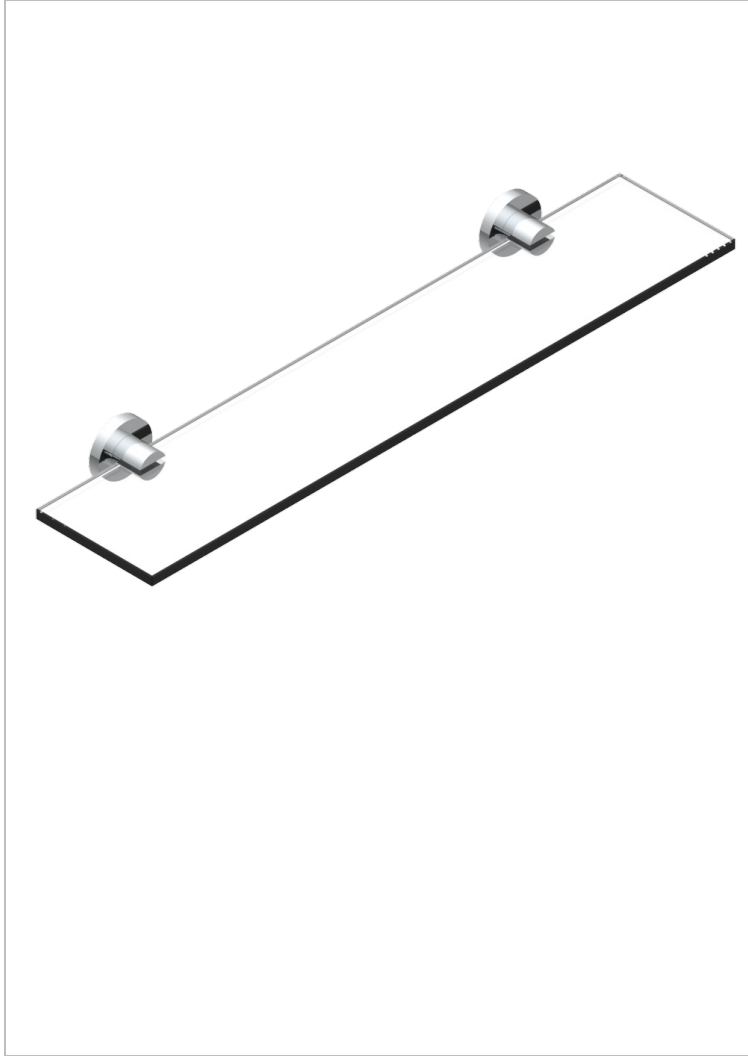

BAMBOU BLACK CRYSTAL

A33-564

Glass shelf with supports

CHARACTERISTIC

- BamboU Black crystal
- Glass shelf with supports

AVAILABLE FINITIONS

Antique nickel - H28
Black ceram - D30
Blush PVD - H62
Brass color PVD - H49
Brown bronze color PVD - F33
Gold color PVD - H52

Graphite PVD - H64
Lacquered light bronze - D01
Matt Umber PVD - H67
Matt blush PVD - H60
Matt brass color PVD - H50
Matt brown bronze color PVD - F34

Matt chrome - C02
Matt gold - F07
Matt gold color PVD - H53
Matt graphite PVD - H65
Matt nickel (color finish) - C01
Matt nickel color PVD - H56

Nickel color PVD - H55
Polished chrome (color finish) - A02
Polished chrome / Polished gold (color finish) - G02
Polished gold (color finish) - F01
Polished nickel - B01
Soft gold - F30

Soft matt gold - F31
Umber PVD - H66
Varnished matt antique red copper (color finish) - H07