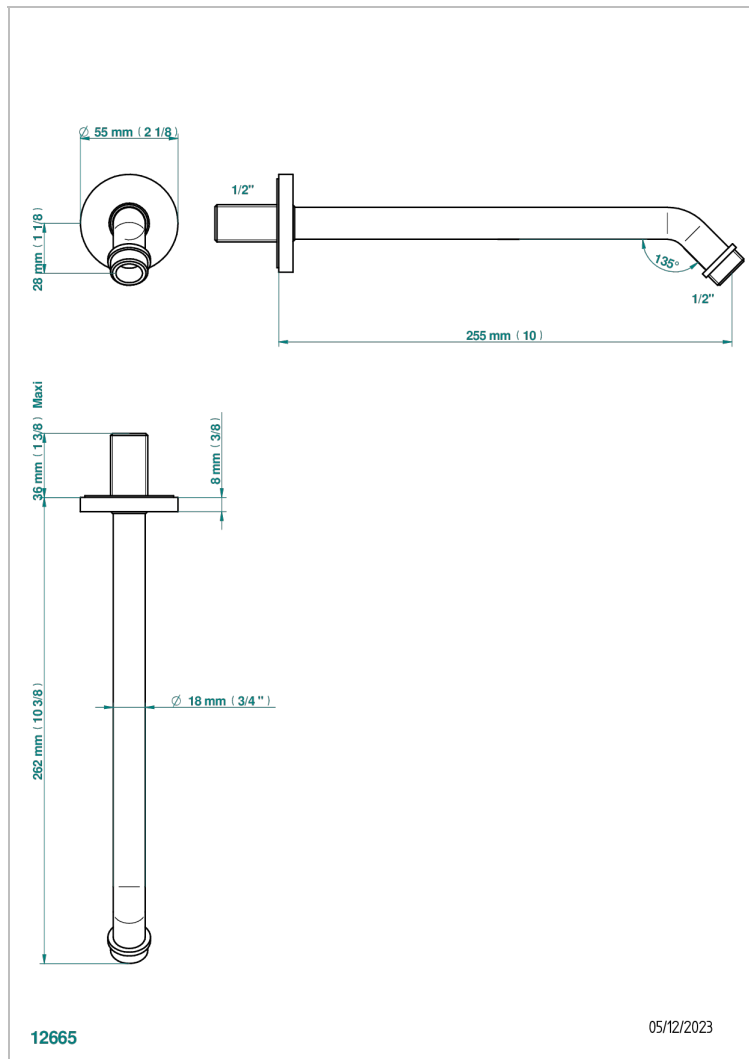

NANO WITH LEVER

G5B-84

Wall mounted shower arm 1/2", length: 250 mm, 45°

CHARACTERISTIC

- Nano with lever
- Wall mounted shower arm 1/2", length: 250 mm, 45°

AVAILABLE FINITIONS

Antique nickel - H28
Black ceram - D30
Matt chrome - C02
Matt gold - F07
Matt nickel (color finish) - C01
Polished chrome (color finish) - A02