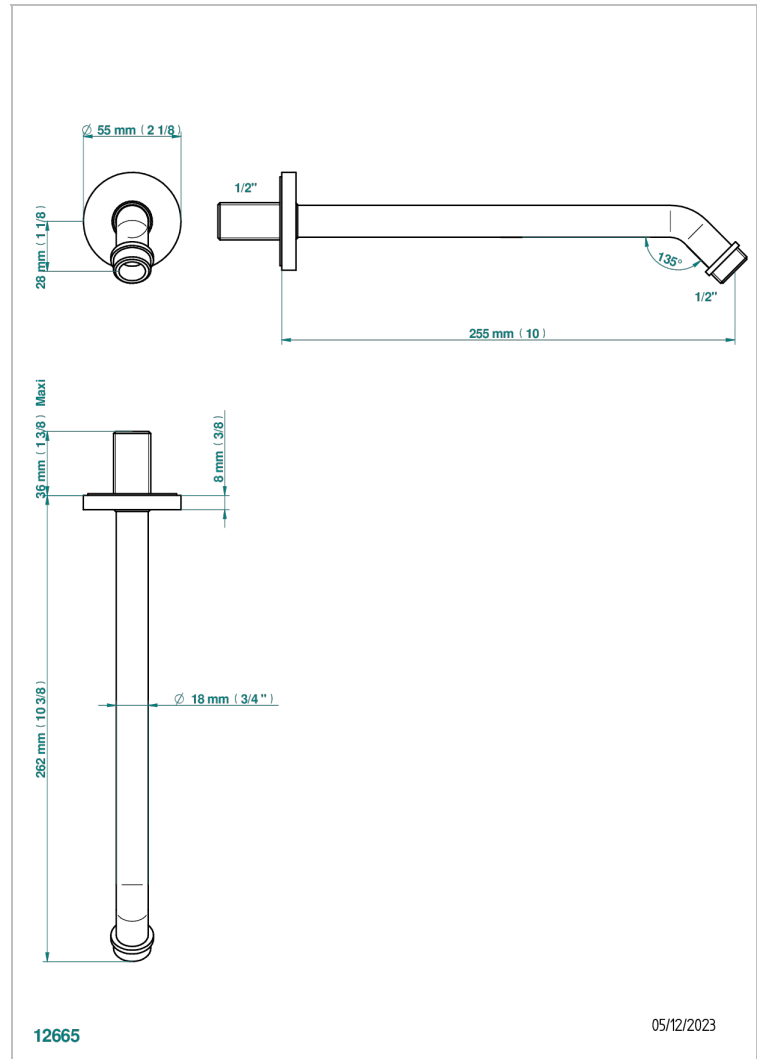

SPIRIT WITH LEVER

G58-84

Wall mounted shower arm 1/2", length: 250 mm, 45°

CHARACTERISTIC

- Spirit with lever
- Wall mounted shower arm 1/2", length: 250 mm, 45°

AVAILABLE FINITIONS

Antique nickel - H28
Black ceram - D30
Blush PVD - H62
Brass color PVD - H49
Brown bronze color PVD - F33
Gold color PVD - H52