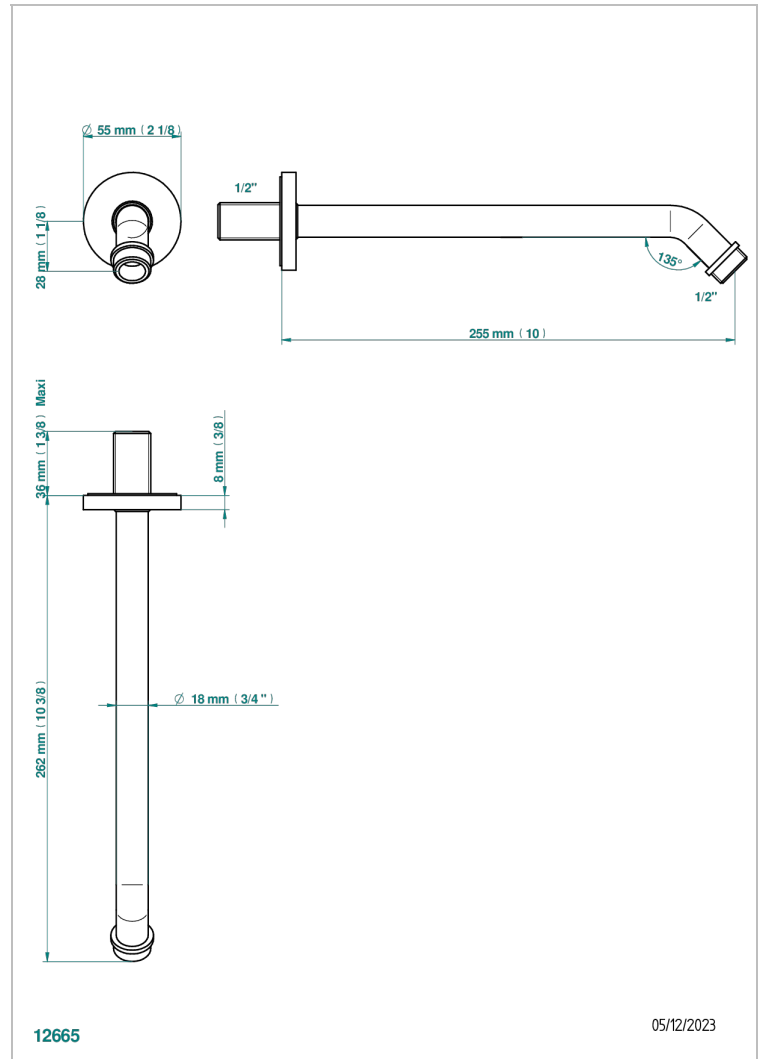

COLLECTION "O"

G4P-84

Wall mounted shower arm 1/2", length: 250 mm, 45°

THG[®]
PARIS

CHARACTERISTIC

- Collection "O"
- Wall mounted shower arm 1/2", length: 250 mm, 45°

AVAILABLE FINITIONS

Antique nickel - H28
Black ceram - D30
Blush PVD - H62
Brass color PVD - H49
Brown bronze color PVD - F33
Gold color PVD - H52