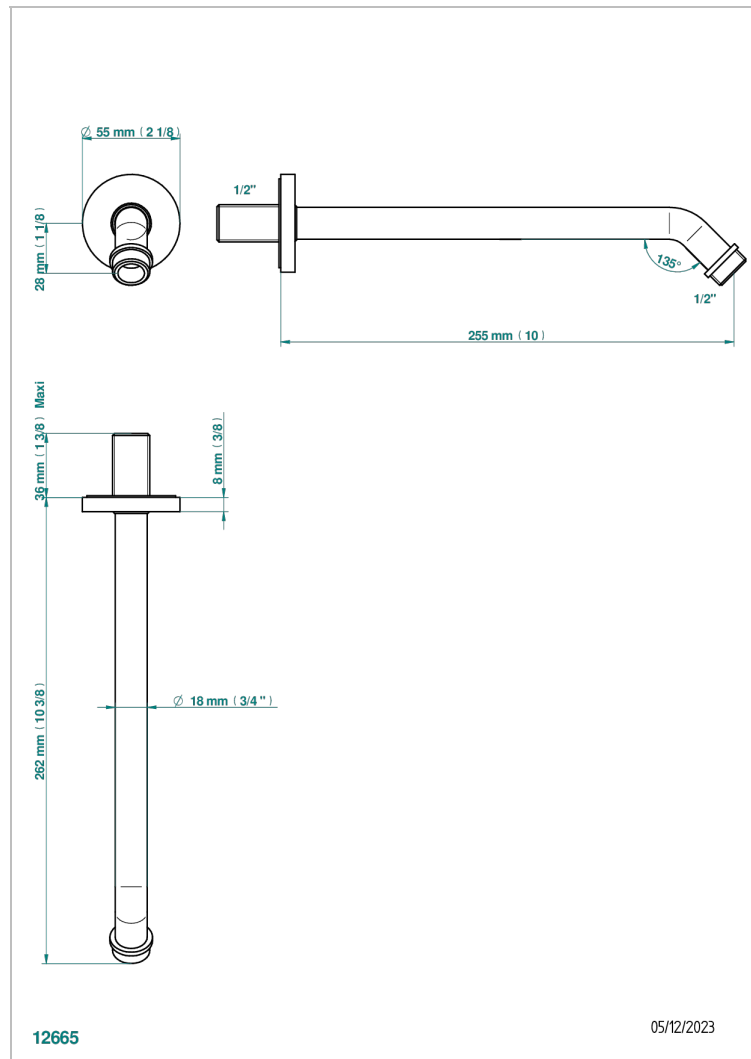

# POMME CLEAR SATIN CRYSTAL

A42-84

Wall mounted shower arm 1/2", length: 250 mm, 45°

## CHARACTERISTIC

- Pomme Clear satin crystal
- Wall mounted shower arm 1/2", length: 250 mm, 45°