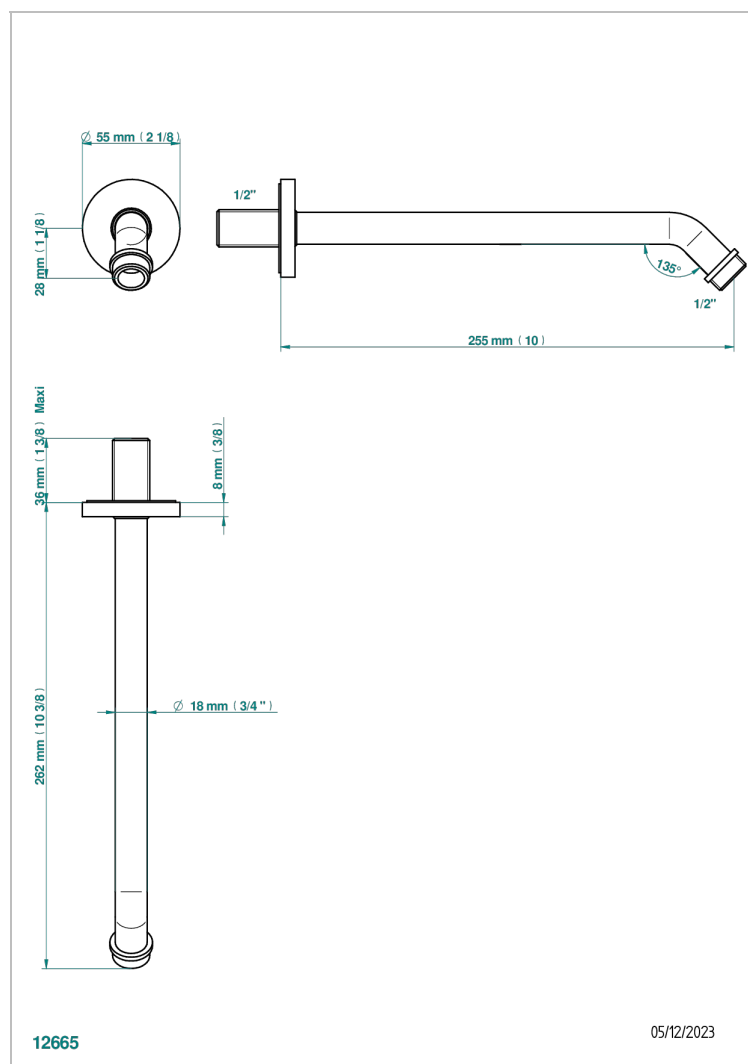

BAMBOU BLACK CRYSTAL

A33-84

Wall mounted shower arm 1/2", length: 250 mm, 45°

CHARACTERISTIC

- Bambou Black crystal
- Wall mounted shower arm 1/2", length: 250 mm, 45°

AVAILABLE FINITIONS

Antique nickel - H28
Black ceram - D30
Blush PVD - H62
Brass color PVD - H49
Brown bronze color PVD - F33
Gold color PVD - H52

Nickel color PVD - H55
Polished chrome (color finish) - A02
Polished chrome / Polished gold (color finish) - G02
Polished gold (color finish) - F01
Polished nickel - B01
Soft gold - F30

Soft matt gold - F31
Umber PVD - H66
Varnished matt antique red copper (color finish) - H07