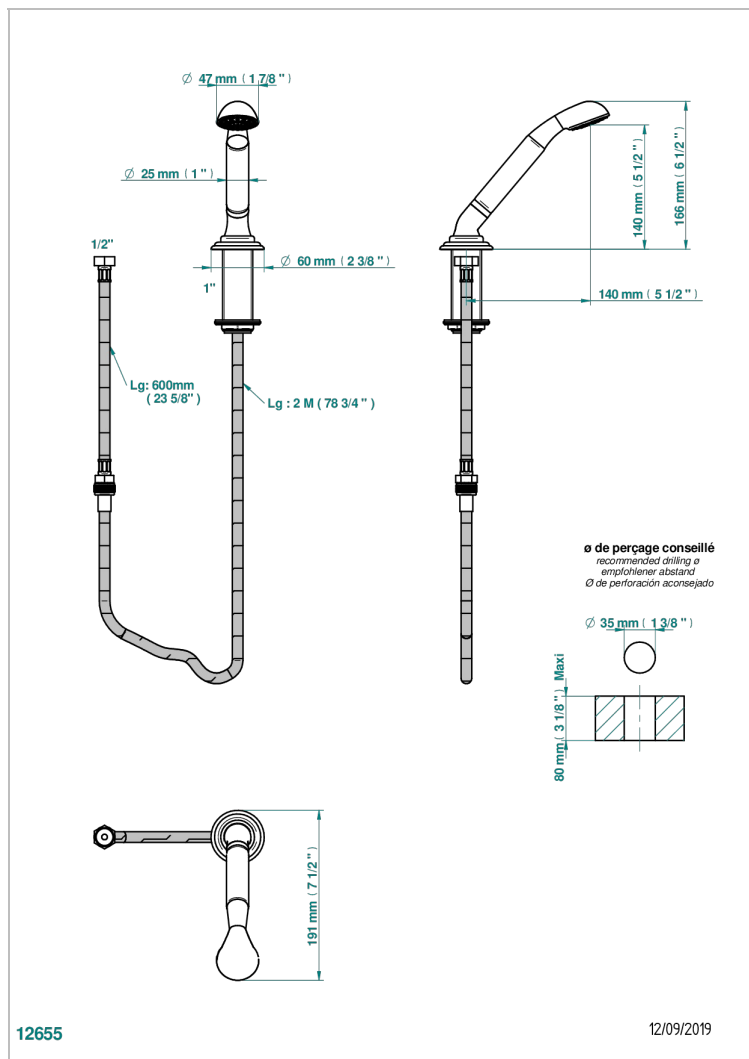

MARQUISE PLATINUM DECOR

A7G-60A

Deck mounted hand shower, with hose

CHARACTERISTIC

- ACS : 20ACCLY558

STANDARDS

TECHNICAL SPECS

- Recommandé : 3 bars (max. 5 bars) - Advised : 43,5 psi (max. 72 psi)
- 9,5 l/min à 3 bars (2.5 gpm at 43.5 psi)

AVAILABLE FINITIONS

Black ceram - D30
Blush PVD - H62
Brass color PVD - H49
Brown bronze color PVD - F33
Chrome polished - A02
Chrome polished / gold polished - G02

Copper antique matt, coated - H07
Gold color PVD - H52
Gold mat - F07
Gold polished - F01
Graphite PVD - H64
Light coated bronze - D01