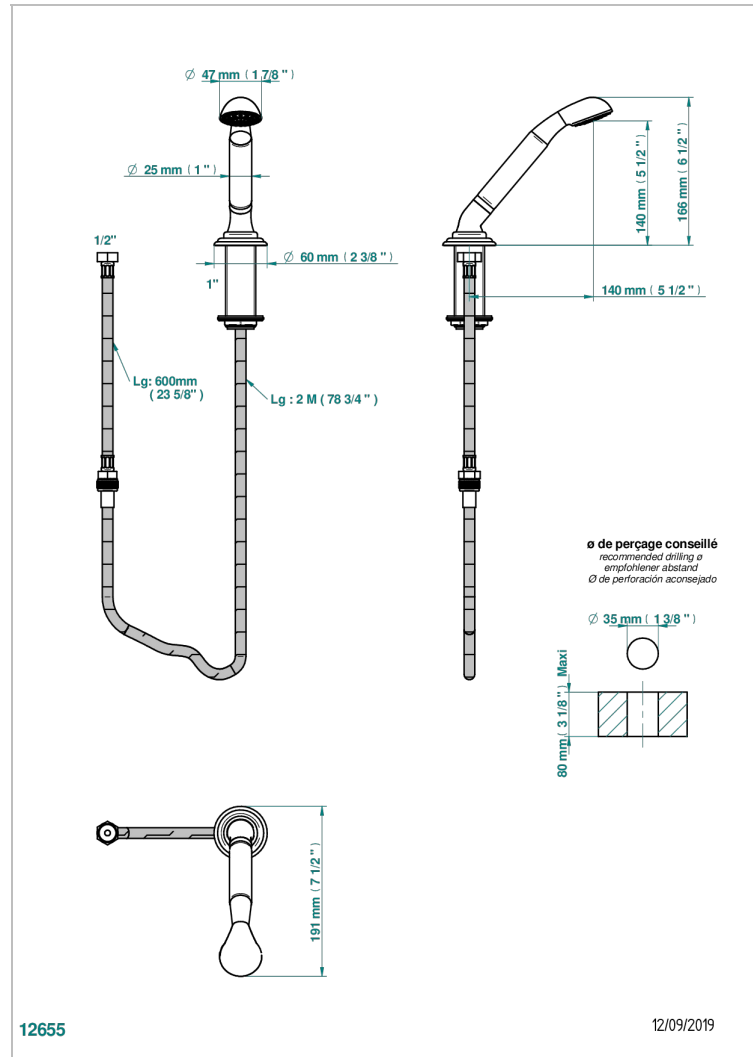

# MARQUISE PLATINUM DECOR

A7G-60A

Rim mounted stylised handshower, 2 m hose and angle rest

## CHARACTERISTIC

- ACS : 20ACCLY558