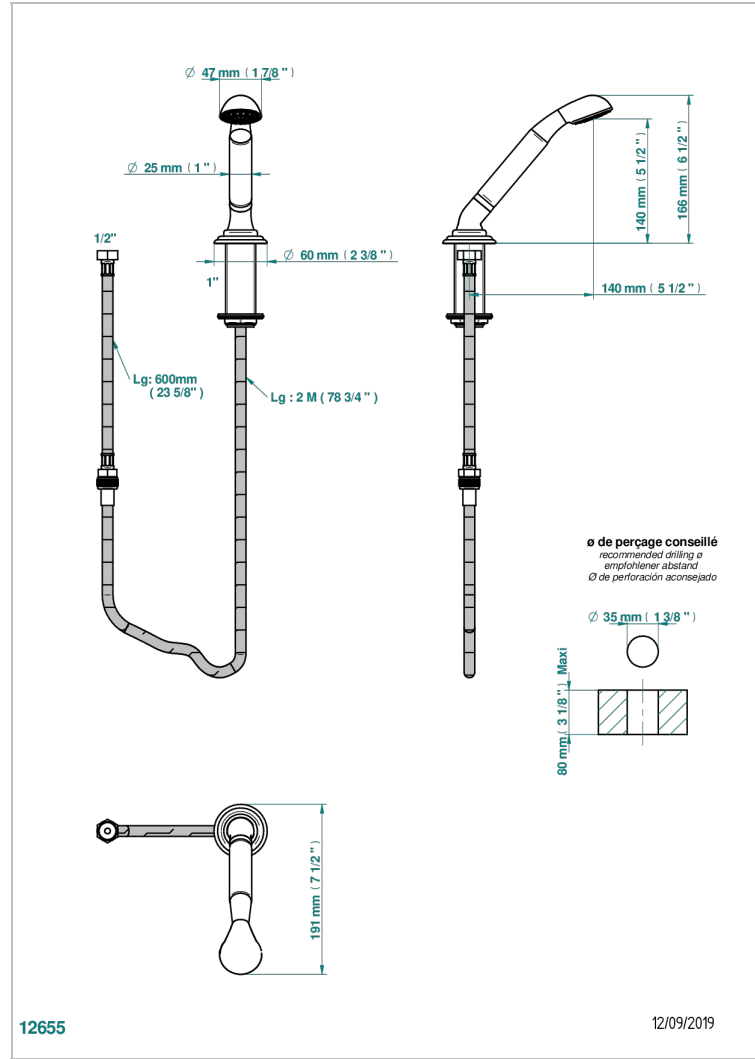

MARQUISE GOLD DECOR

A7F-60A

Deck mounted hand shower, with hose

CHARACTERISTIC

- ACS : 20ACCLY558

STANDARDS

TECHNICAL SPECS

- Recommandé : 3 bars (max. 5 bars) - Advised : 43,5 psi (max. 72 psi)
- 9,5 l/min à 3 bars (2.5 gpm at 43.5 psi)

AVAILABLE FINITIONS

Black ceram - D30
Blush PVD - H62
Brass color PVD - H49
Brown bronze color PVD - F33
Chrome polished - A02
Chrome polished / gold polished - G02

Copper antique matt, coated - H07
Gold color PVD - H52
Gold mat - F07
Gold polished - F01
Graphite PVD - H64
Light coated bronze - D01