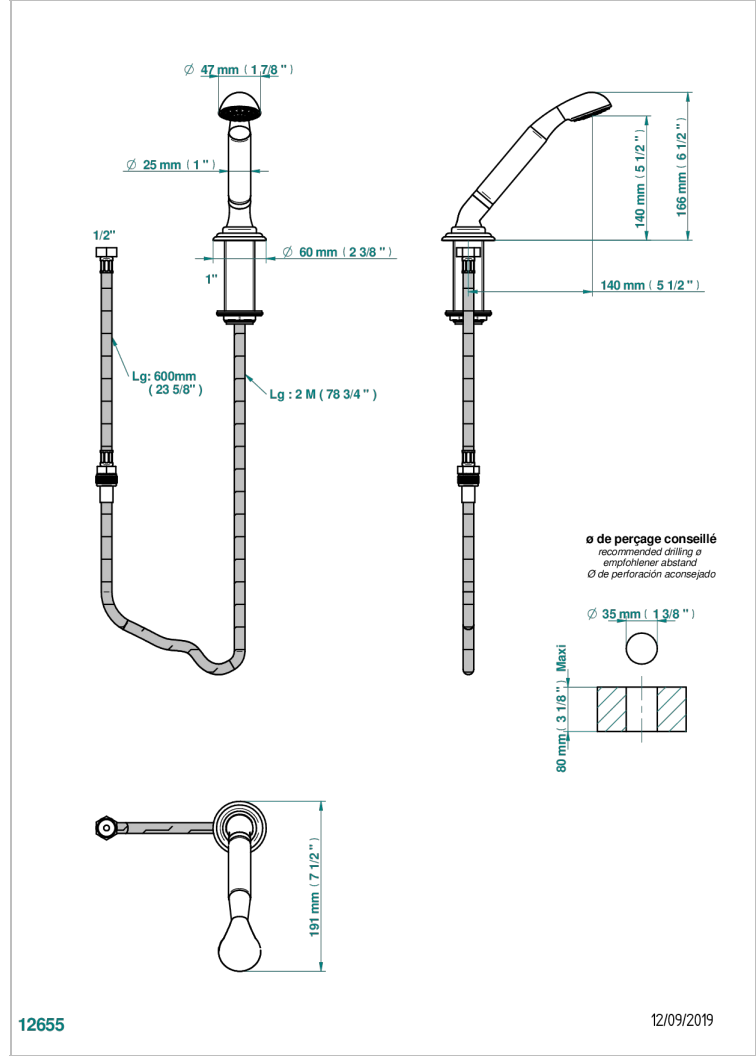

# MARQUISE GOLD DECOR

A7F-60A

Rim mounted stylised handshower, 2 m hose and angle rest

## CHARACTERISTIC

- ACS : 20ACCLY558