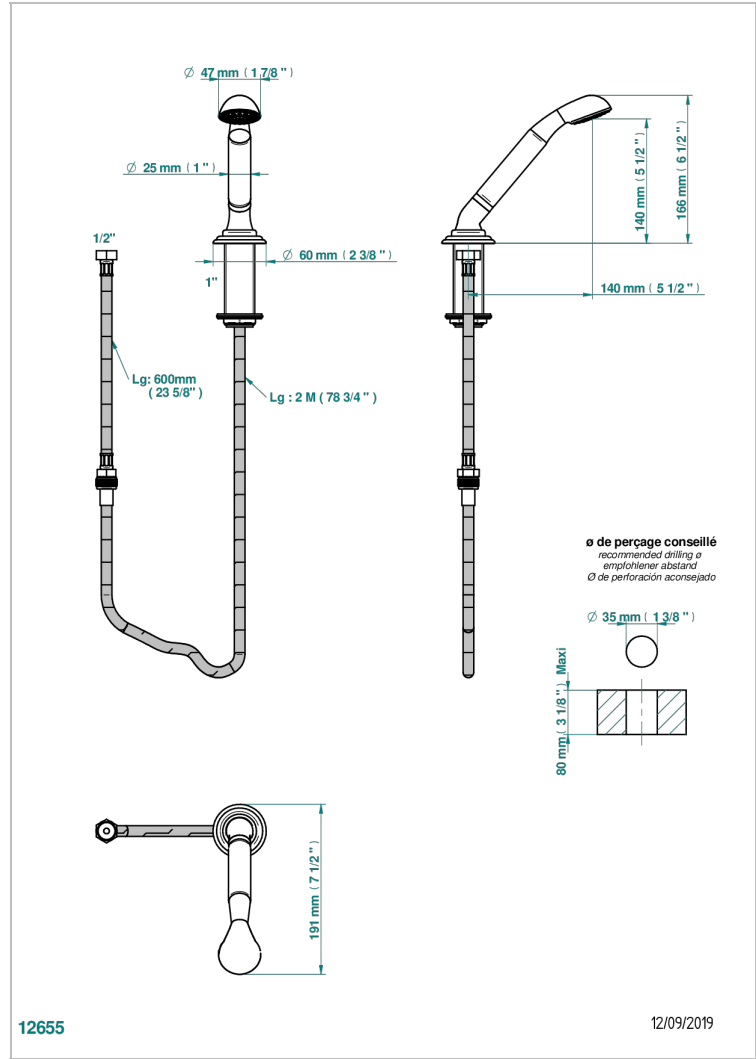

ITHAQUE PLATINUM DECOR

A7B-60A

Deck mounted hand shower, with hose

CHARACTERISTIC

- ACS : 20ACCLY558

TECHNICAL SPECS

- Recommandé : 3 bars (max. 5 bars) - Advised : 43,5 psi (max. 72 psi)
- 9,5 l/min à 3 bars (2.5 gpm at 43.5 psi)

STANDARDS

AVAILABLE FINITIONS

Black ceram - D30
Blush PVD - H62
Brass color PVD - H49
Brown bronze color PVD - F33
Chrome polished - A02
Chrome polished / gold polished - G02

Copper antique matt, coated - H07
Gold color PVD - H52
Gold mat - F07
Gold polished - F01
Graphite PVD - H64
Light coated bronze - D01

Soft gold - F30
Soft matt gold - F31
Umber PVD - H66