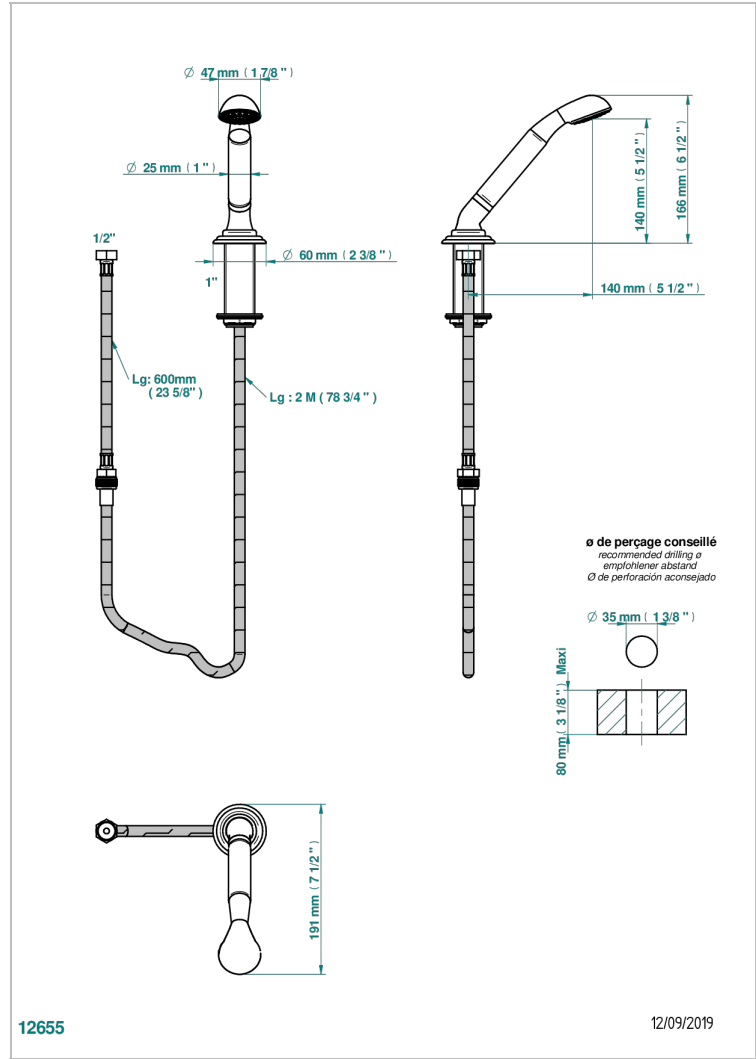

ITHAQUE PLATINUM DECOR

A7B-60A

Rim mounted stylised handshower, 2 m hose and angle rest

CHARACTERISTIC

- ACS : 20ACCLY558

TECHNICAL SPECS

- Recommandé : 3 bars (max. 5 bars) - Advised : 43,5 psi (max. 72 psi)
- 9,5 l/min à 3 bars (2.5 gpm at 43.5 psi)

STANDARDS

AVAILABLE FINITIONS

Antique nickel - H28
Black ceram - D30
Blush PVD - H62
Brass color PVD - H49
Brown bronze color PVD - F33
Gold color PVD - H52

Graphite PVD - H64
Lacquered light bronze - D01
Matt Umber PVD - H67
Matt blush PVD - H60
Matt brass color PVD - H50
Matt brown bronze color PVD - F34