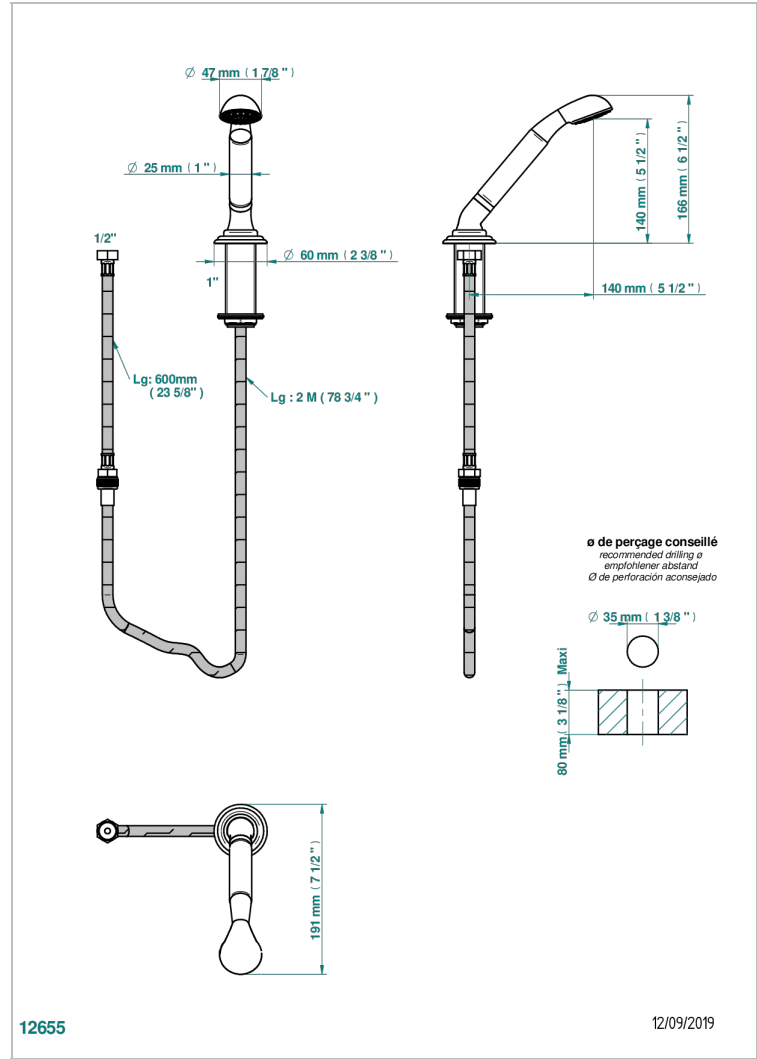

# ITHAQUE GOLD DECOR

A7A-60A

Rim mounted stylised handshower, 2 m hose and angle rest

## CHARACTERISTIC

- ACS : 20ACCLY558