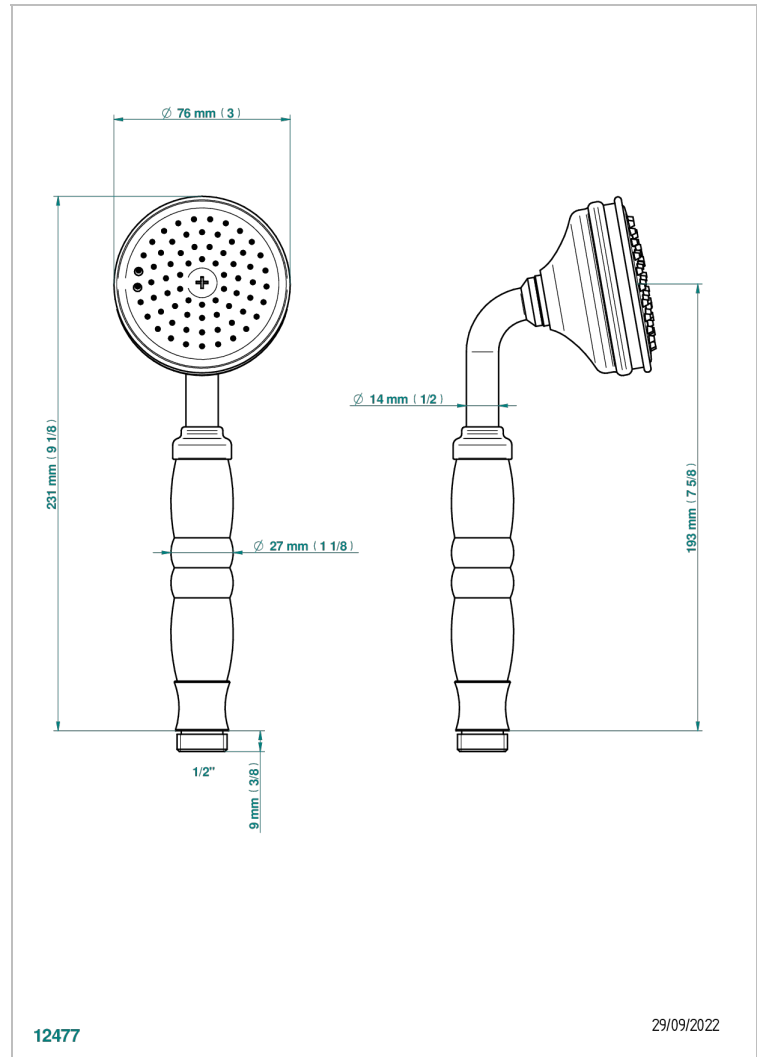

BROADWAY WITH LEVER

A04-66

Stylised handshower 1/2", straight

CHARACTERISTIC

- ACS : 20ACCLY557

TECHNICAL SPECS

- Recommandé : 3 bars (max. 5 bars) - Advised : 43,5 psi (max. 72 psi)
- 9,5 l/min à 3 bars (2.5 gpm at 43.5 psi)

STANDARDS

AVAILABLE FINITIONS

Antique nickel - H28
Black ceram - D30
Blush PVD - H62
Brass color PVD - H49
Brown bronze color PVD - F33
Gold color PVD - H52

Graphite PVD - H64
Lacquered light bronze - D01
Matt Umber PVD - H67
Matt blush PVD - H60
Matt brass color PVD - H50
Matt brown bronze color PVD - F34