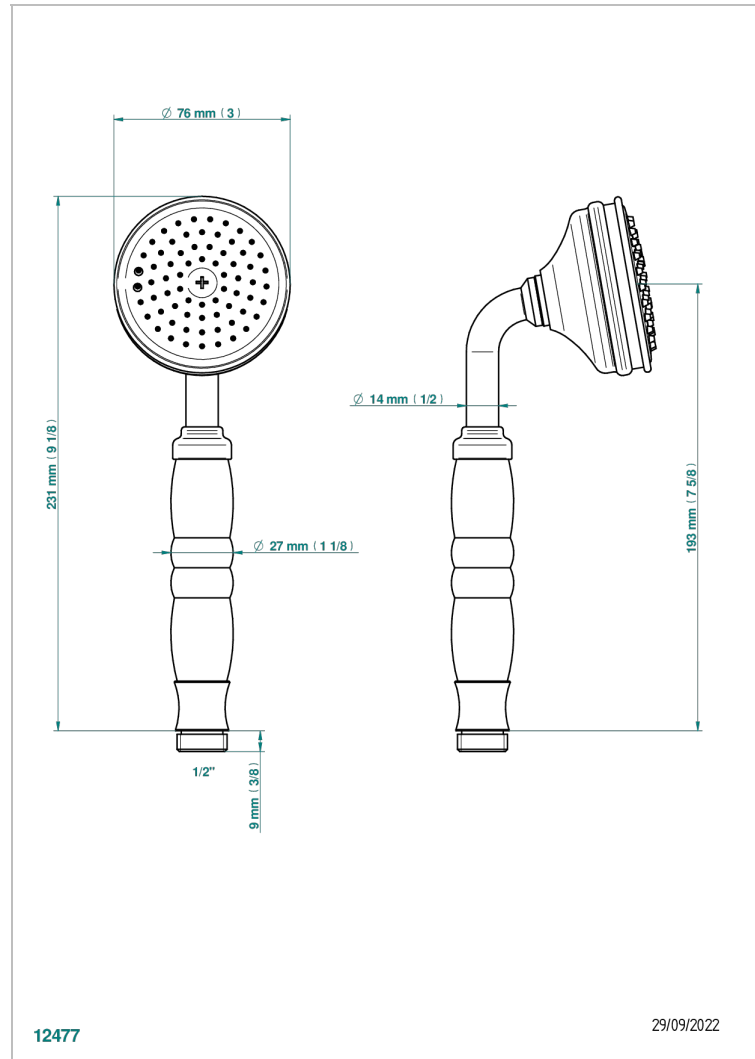

# BROADWAY WITH LEVER

A04-66

Stylised handshower 1/2", straight

THG<sup>®</sup>  
PARIS

## CHARACTERISTIC

- ACS : 20ACCLY557