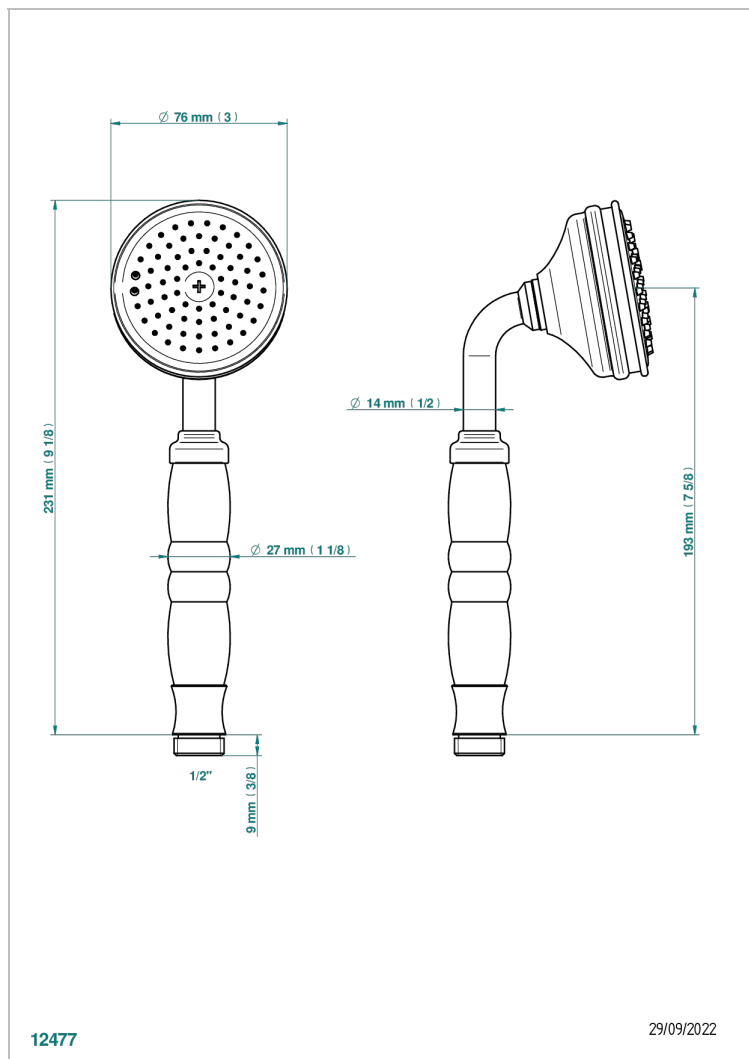

# BROADWAY WITH LEVER

A04-66

1/2"垂直花洒

THG<sup>®</sup>  
PARIS