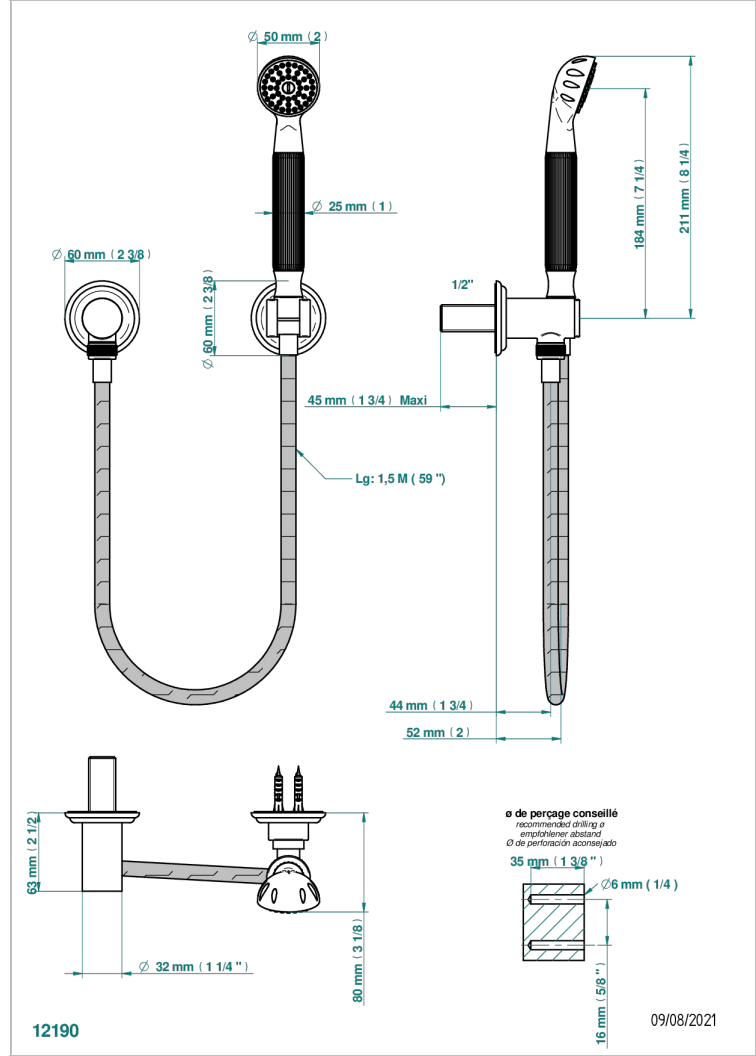

TROCADERO LAPIS LAZULI

U7B-52

Wall mounted stylised handshower, hose, fix hook and elbow

CHARACTERISTIC

- Trocadéro Lapis Lazuli
- Wall mounted stylised handshower, hose, fix hook and elbow

TECHNICAL SPECS

- Recommandé : 3 bars (max. 5 bars) - Advised : 43,5 psi (max. 72 psi)
- 9,5 l/min à 3 bars (2.5 gpm at 43.5 psi)

AVAILABLE FINITIONS

Antique nickel - H28
Black ceram - D30
Blush PVD - H62
Brass color PVD - H49
Brown bronze color PVD - F33
Gold color PVD - H52