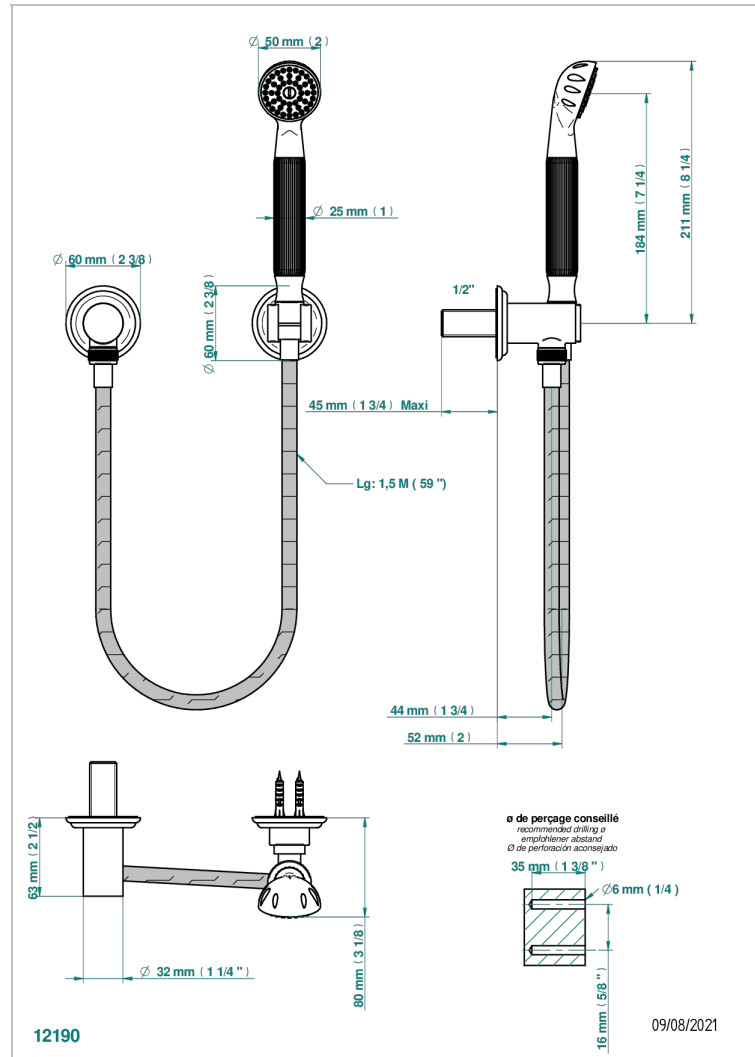

SULLY WHITE ONYX

U1S-52

Wall mounted stylised handshower, hose, fix hook and elbow

CHARACTERISTIC

- Sully white onyx
- Wall mounted stylised handshower, hose, fix hook and elbow

TECHNICAL SPECS

- Recommandé : 3 bars (max. 5 bars) - Advised : 43,5 psi (max. 72 psi)
- 9,5 l/min à 3 bars (2.5 gpm at 43.5 psi)

AVAILABLE FINITIONS

Antique nickel - H28
Black ceram - D30
Blush PVD - H62
Brass color PVD - H49
Brown bronze color PVD - F33
Gold color PVD - H52

Graphite PVD - H64
Matt Umber PVD - H67
Matt blush PVD - H60
Matt brass color PVD - H50
Matt brown bronze color PVD - F34
Matt chrome - C02