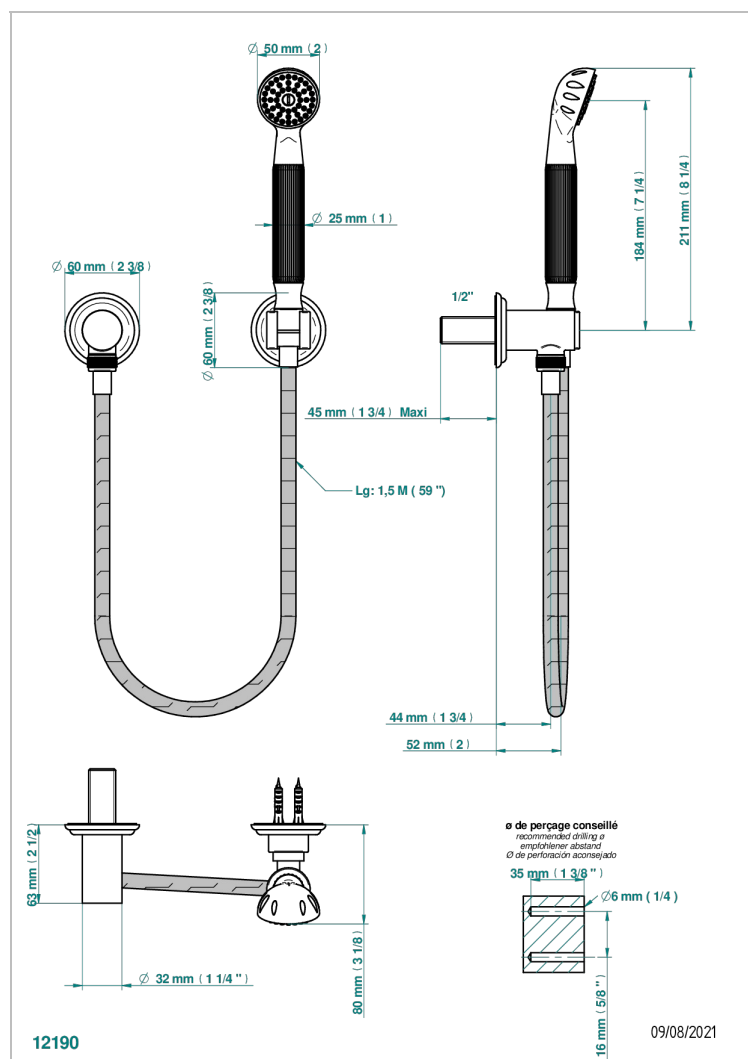

MANDARINE CRISTALLIA DIAMANT

U1K-52

Wall mounted stylised handshower, hose, fix hook and elbow

CHARACTERISTIC

- Mandarine Cristallia Diamant
- Wall mounted stylised handshower, hose, fix hook and elbow

TECHNICAL SPECS

- Recommandé : 3 bars (max. 5 bars) - Advised : 43,5 psi (max. 72 psi)
- 9,5 l/min à 3 bars (2.5 gpm at 43.5 psi)

AVAILABLE FINITIONS

Antique nickel - H28
Black ceram - D30
Blush PVD - H62
Brass color PVD - H49
Brown bronze color PVD - F33
Gold color PVD - H52

Nickel color PVD - H55
Polished chrome (color finish) - A02
Polished chrome / Polished gold (color finish) - G02
Polished gold (color finish) - F01
Polished nickel - B01
Soft gold - F30

Soft matt gold - F31
Umber PVD - H66
Varnished matt antique red copper (color finish) - H07