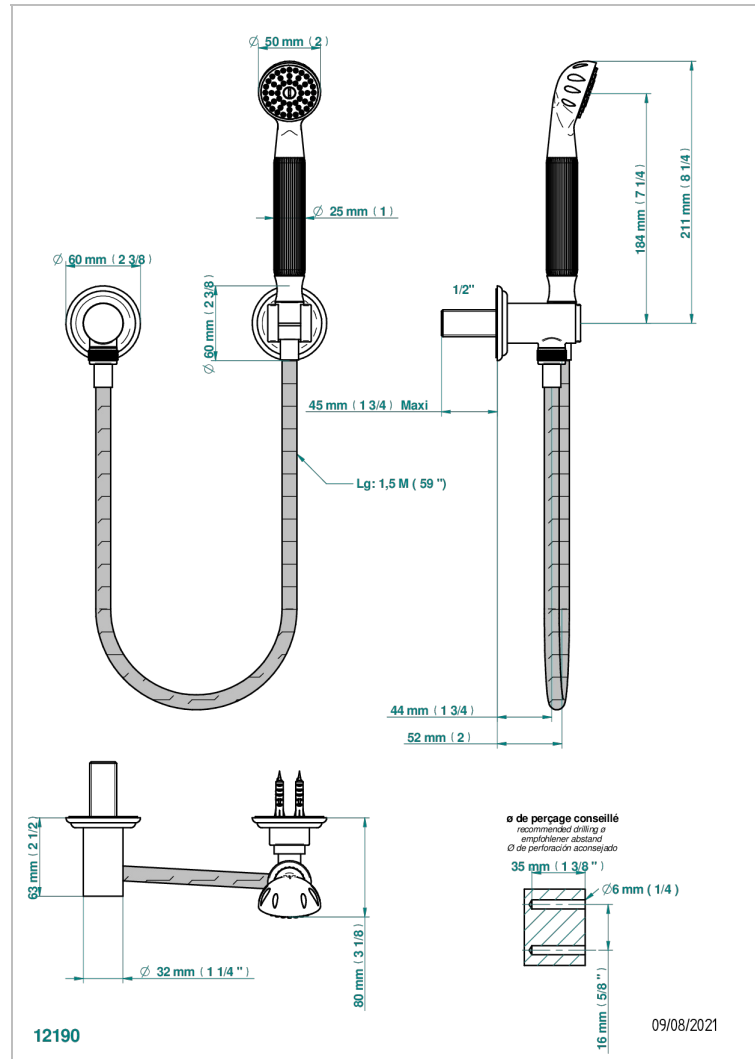

# MANDARINE SATIN CRYSTAL

U1E-52

Wall mounted stylised handshower, hose, fix hook and elbow

## CHARACTERISTIC

- Mandarin Satin crystal
- Wall mounted stylised handshower, hose, fix hook and elbow