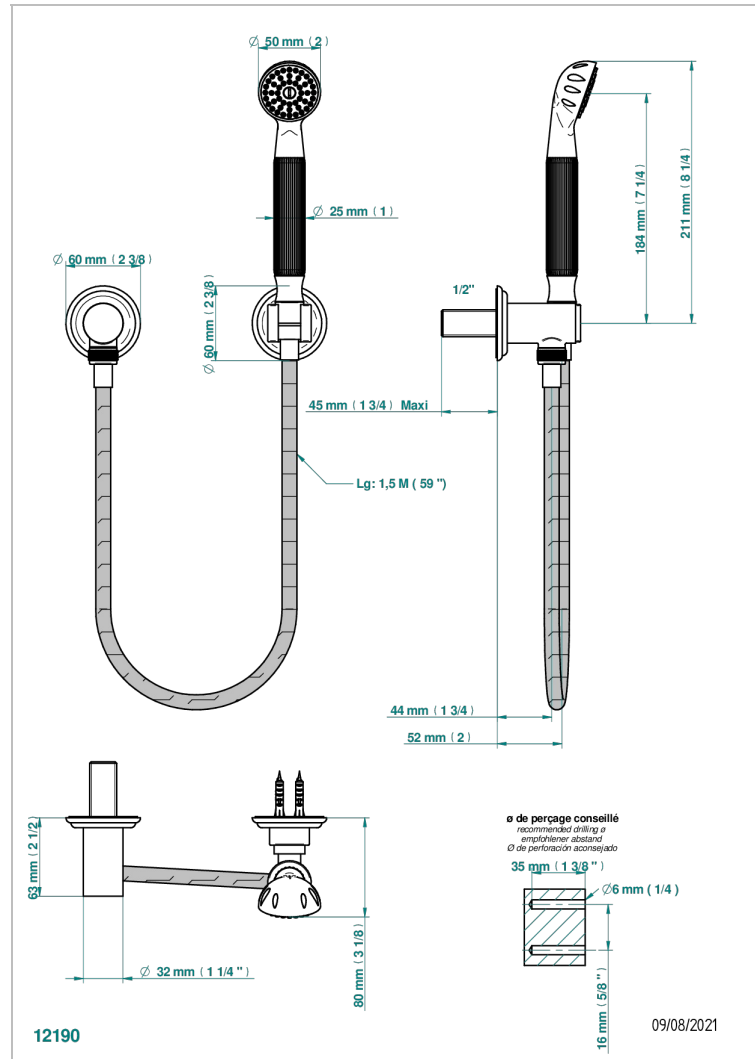

# MANDARINE CLEAR CRYSTAL

U1D-52

Wall mounted stylised handshower, hose, fix hook and elbow

THG<sup>®</sup>  
PARIS

## CHARACTERISTIC

- Mandarine Clear crystal
- Wall mounted stylised handshower, hose, fix hook and elbow