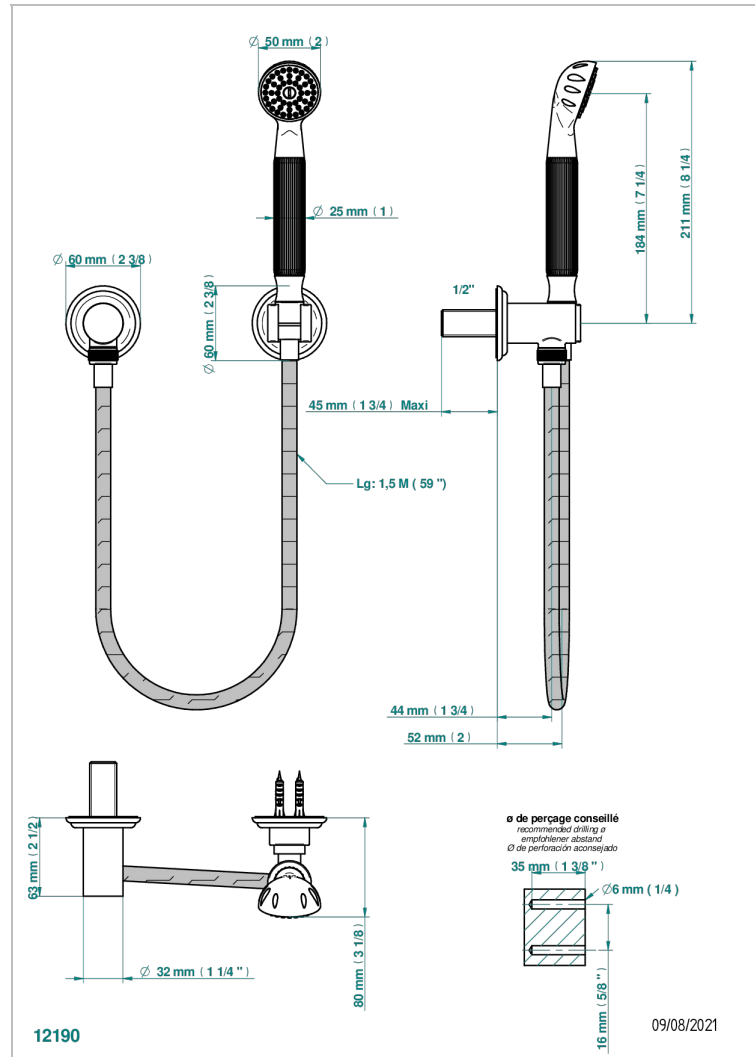

# MANDARINE CLEAR CRYSTAL

U1D-52

Wall mounted stylised handshower, hose, fix hook and elbow

THG  
PARIS

## CHARACTERISTIC

- Mandarine Clear crystal
- Wall mounted stylised handshower, hose, fix hook and elbow