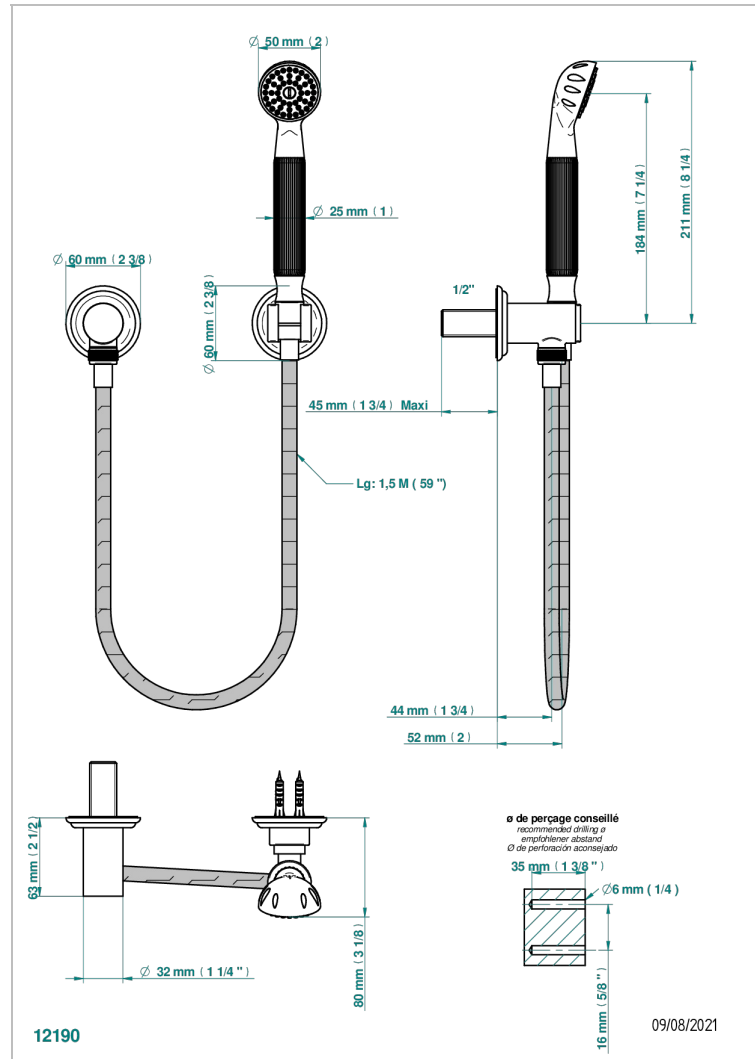

MANDARINE METAL

U1A-52

Wall mounted stylised handshower, hose, fix hook and elbow

CHARACTERISTIC

- Mandarine Metal
- Wall mounted stylised handshower, hose, fix hook and elbow

TECHNICAL SPECS

- Recommandé : 3 bars (max. 5 bars) - Advised : 43,5 psi (max. 72 psi)
- 9,5 l/min à 3 bars (2.5 gpm at 43.5 psi)

AVAILABLE FINITIONS

Antique nickel - H28
Black ceram - D30
Blush PVD - H62
Brass color PVD - H49
Brown bronze color PVD - F33
Gold color PVD - H52

Graphite PVD - H64
Lacquered light bronze - D01
Matt Umber PVD - H67
Matt blush PVD - H60
Matt brass color PVD - H50
Matt brown bronze color PVD - F34