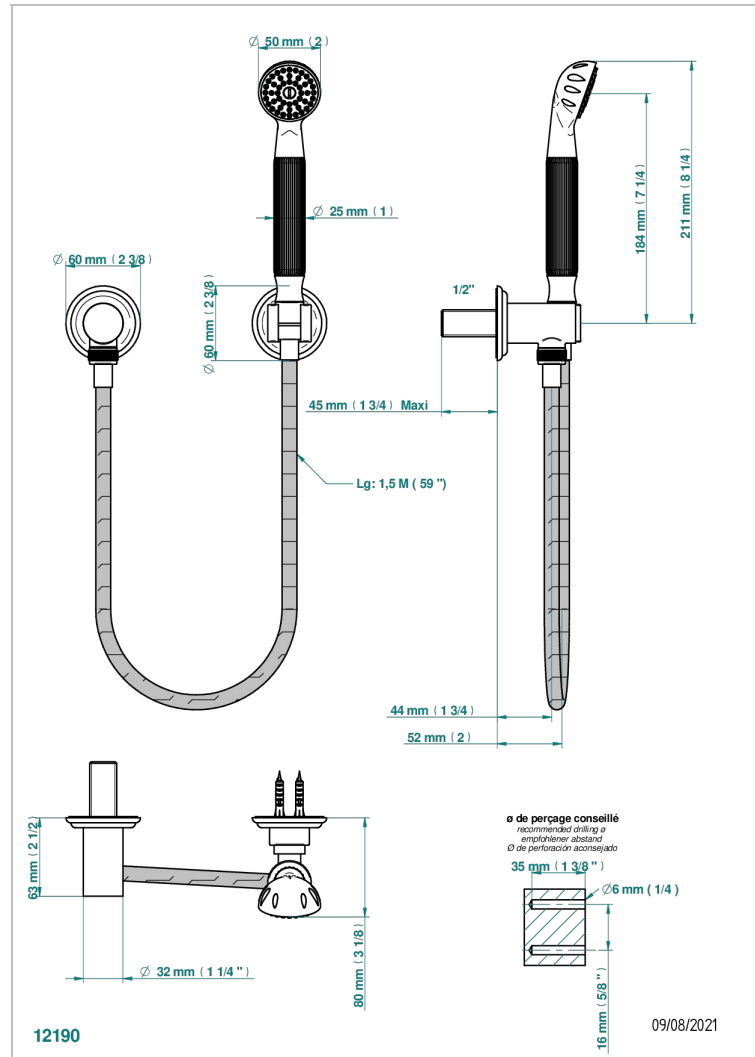

# MANDARINE METAL

U1A-52

Wall mounted stylised handshower, hose, fix hook and elbow

## CHARACTERISTIC

- Mandarin Metal
- Wall mounted stylised handshower, hose, fix hook and elbow