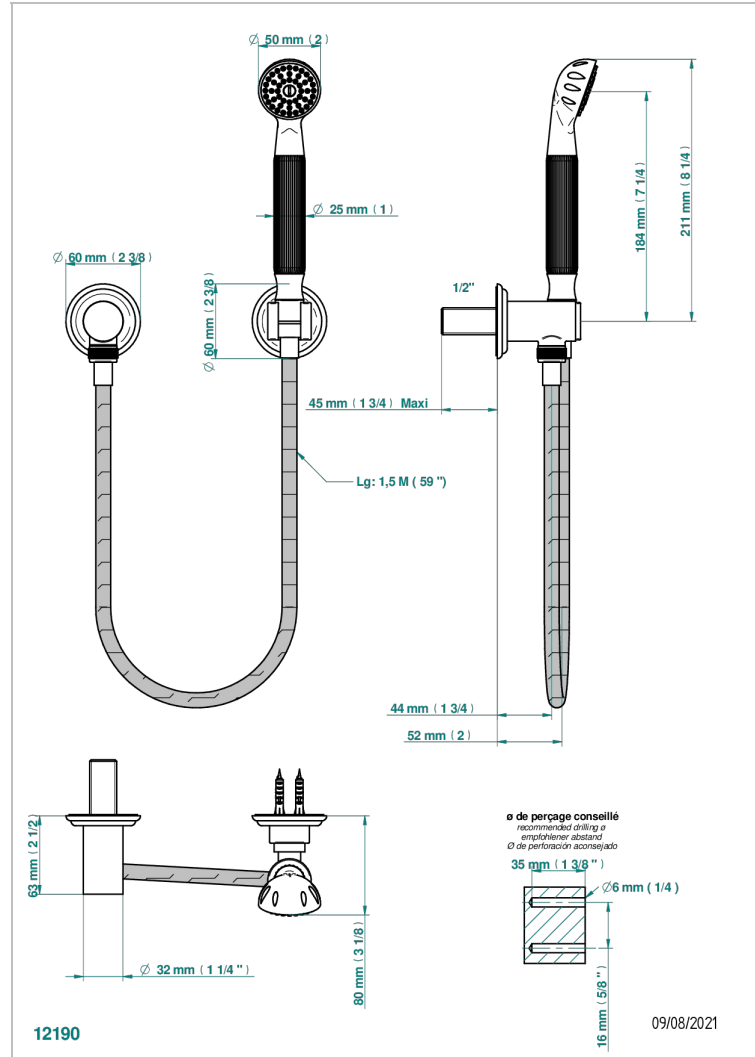

AMBOISE RED JASPER

A1L-52

Wall mounted stylised handshower, hose, fix hook and elbow

CHARACTERISTIC

- Amboise Red Jasper
- Wall mounted stylised handshower, hose, fix hook and elbow

TECHNICAL SPECS

- Recommandé : 3 bars (max. 5 bars) - Advised : 43,5 psi (max. 72 psi)
- 9,5 l/min à 3 bars (2.5 gpm at 43.5 psi)

AVAILABLE FINITIONS

Antique nickel - H28
Black ceram - D30
Blush PVD - H62
Brass color PVD - H49
Brown bronze color PVD - F33
Gold color PVD - H52

Graphite PVD - H64
Matt Umber PVD - H67
Matt blush PVD - H60
Matt brass color PVD - H50
Matt brown bronze color PVD - F34
Matt chrome - C02