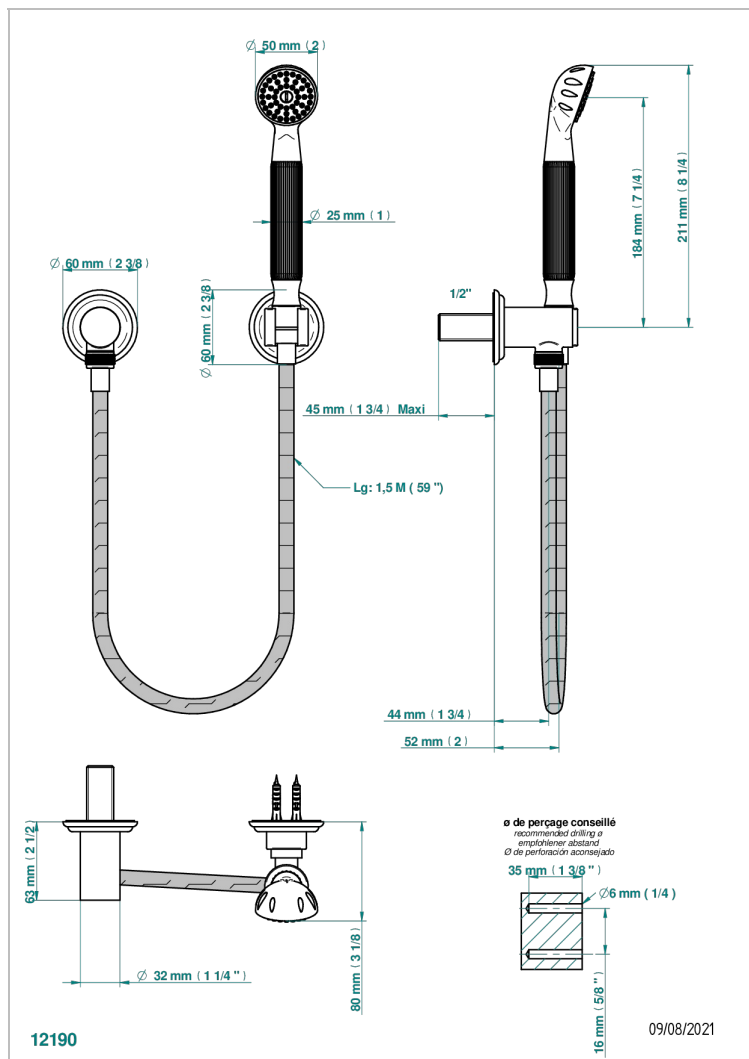

# AMBOISE MALACHITE

A1J-52

Wall mounted stylised handshower, hose, fix hook and elbow

## CHARACTERISTIC

- Amboise Malachite
- Wall mounted stylised handshower, hose, fix hook and elbow

## TECHNICAL SPECS

- Recommandé : 3 bars (max. 5 bars) - Advised : 43,5 psi (max. 72 psi)
- 9,5 l/min à 3 bars (2.5 gpm at 43.5 psi)