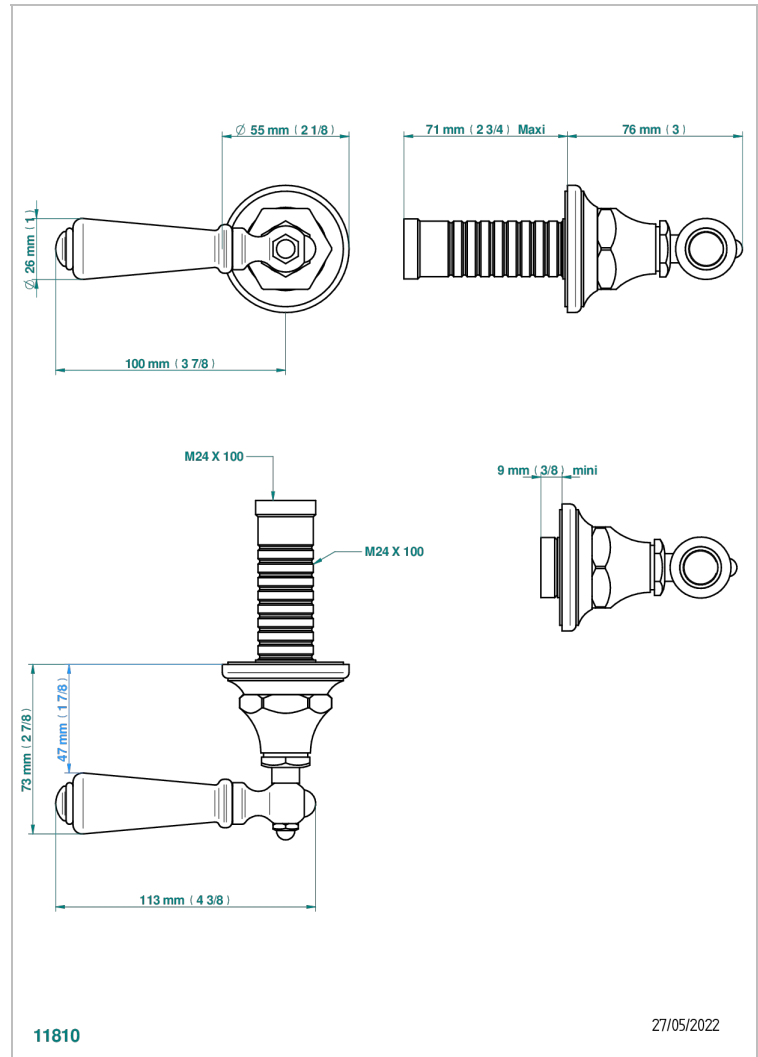

CHARLESTON WITH LEVER HANDLES

G75-30B

Wall volume control 30 & 32 trim

THG[®]
PARIS

CHARACTERISTIC

- Charleston with lever handles
- Wall volume control 30 & 32 trim

RELATED SKU'S

- Ref. G00-32CUSA 3/4" Volume control wall valve with ceramic cartridge
- Ref. G00-32HUSA 3/4" Volume control wall valve with ceramic cartridge counterclockwise
- Ref. G00-30CUSA 1/2" volume control wall valve with ceramic cartridge
- Ref. G00-30HUSA 1/2" Volume control wall valve with ceramic cartridge counterclockwise