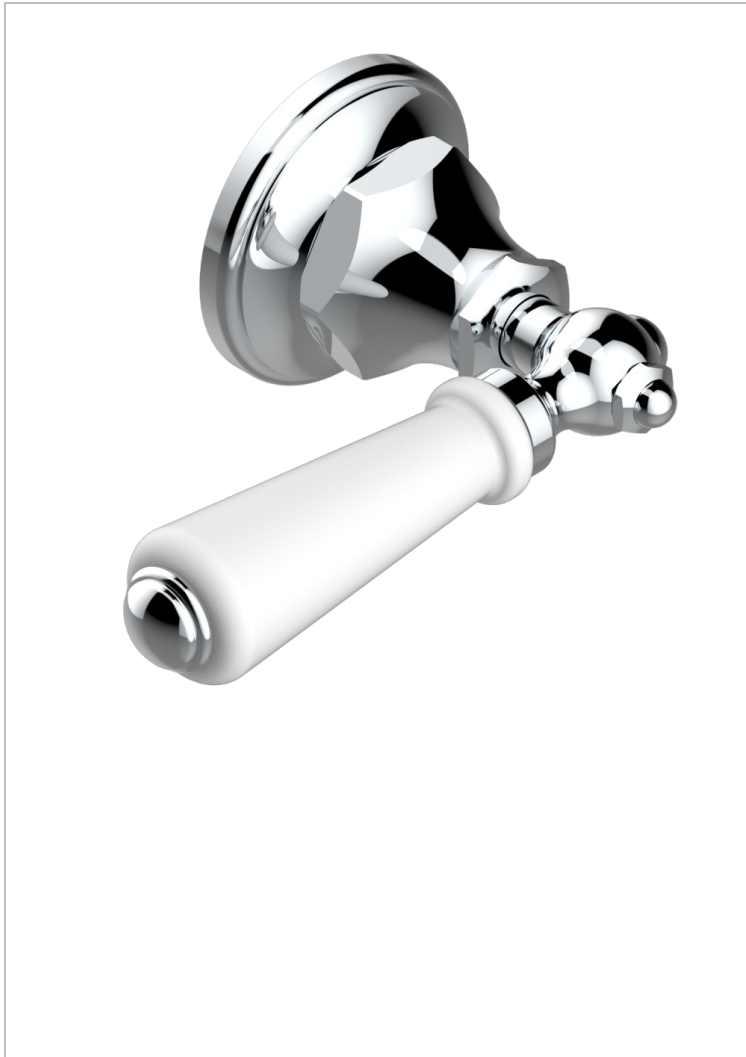

CHARLESTON WITH LEVER HANDLES

G75-30B

Wall volume control 30 & 32 trim

THG[®]
PARIS

CHARACTERISTIC

- Charleston with lever handles
- Wall volume control 30 & 32 trim

RELATED SKU'S

- Ref. G00-32CUSA 3/4" Volume control wall valve with ceramic cartridge
- Ref. G00-32HUSA 3/4" Volume control wall valve with ceramic cartridge counterclockwise
- Ref. G00-30CUSA 1/2" volume control wall valve with ceramic cartridge
- Ref. G00-30HUSA 1/2" Volume control wall valve with ceramic cartridge counterclockwise

AVAILABLE FINITIONS

Black ceram - D30
Blush PVD - H62
Brass color PVD - H49
Brown bronze color PVD - F33
Chrome polished - A02
Chrome polished / gold polished - G02

Gold color PVD - H52
Gold mat - F07
Gold polished - F01
Graphite PVD - H64
Light coated bronze - D01
Matt Umber PVD - H67

Matt blush PVD - H60
Matt brass color PVD - H50
Matt brown bronze color PVD - F34
Matt chrome (American satin) - C02
Matt gold color PVD - H53
Matt graphite PVD - H65

Matt nickel (American satin) - C01
Matt nickel color PVD - H56
Natural smoked Brass - A13
Nickel antique / Sovereign - H28
Nickel color PVD - H55
Nickel polished - B01