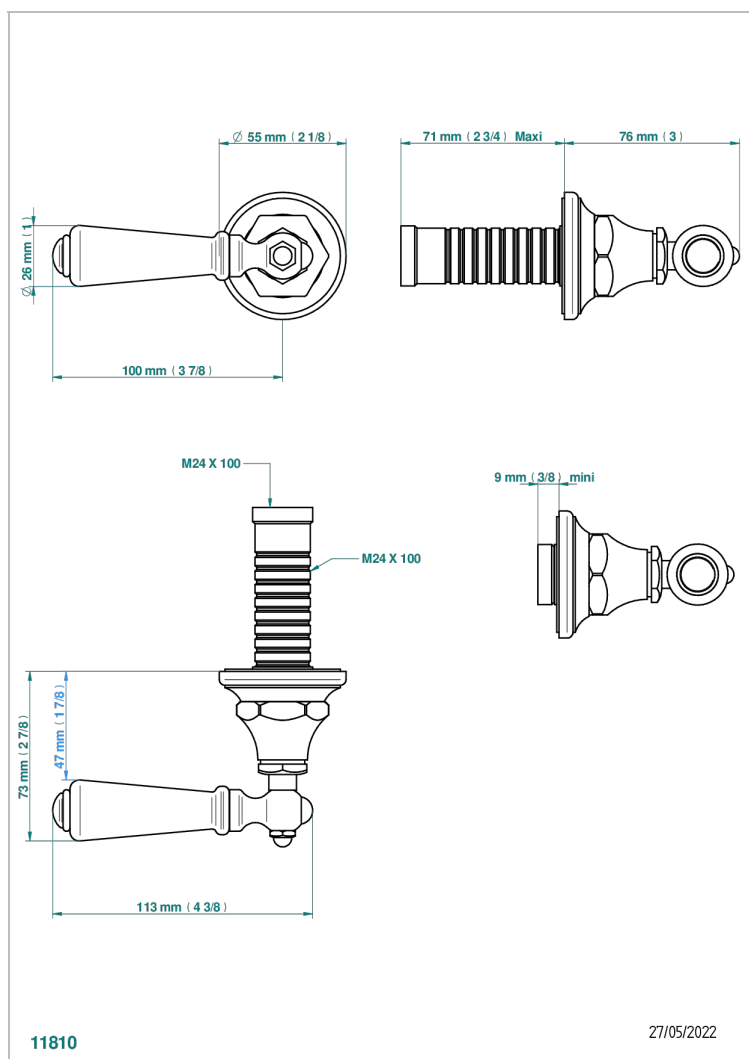

# CHARLESTON WITH LEVER

G75-30B

THG<sup>®</sup>  
PARIS

Trim only for wall valve 1/2" ref.30/CA & 30/HA and 3/4" ref.32/CA & 32/HA and diverter ref.50/4VMA

## CHARACTERISTIC

- Charleston with lever
- Trim only for wall valve 1/2" ref.30/CA & 30/HA and 3/4" ref.32/CA & 32/HA and diverter ref.50/4VMA

## RELATED SKU'S

- Ref. G00-30/CA Wall mounted 1/2" valve body with ceramic head, 1/4 turn left - no trim
- Ref. G00-30/HA Wall mounted 1/2" valve body with ceramic head, 1/4 turn right
- Ref. G00-32/CA Wall mounted 3/4" valve with ceramic head, 1/4 turn left - no trim
- Ref. G00-32/HA Wall mounted 3/4" valve body with ceramic head, 1/4 turn right - no trim