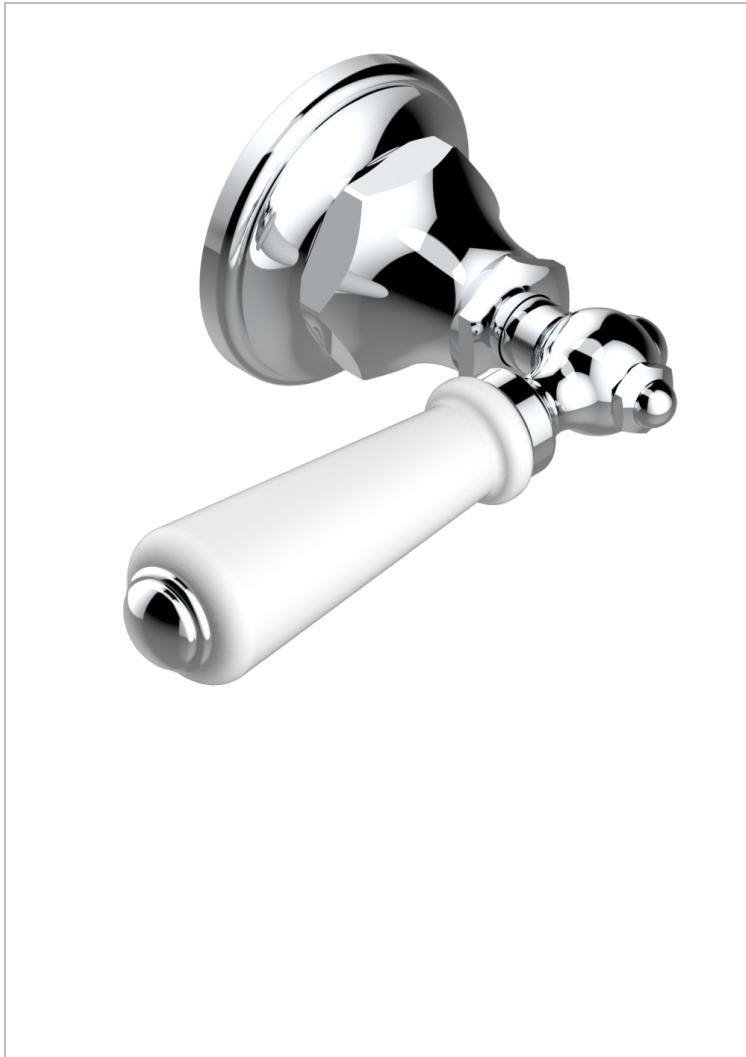

# CHARLESTON WITH LEVER

G75-30B

THG<sup>®</sup>  
PARIS

Trim only for wall valve 1/2" ref.30/CA & 30/HA and 3/4" ref.32/CA & 32/HA and diverter ref.50/4VMA

## CHARACTERISTIC

- Charleston with lever
- Trim only for wall valve 1/2" ref.30/CA & 30/HA and 3/4" ref.32/CA & 32/HA and diverter ref.50/4VMA

## RELATED SKU'S

- Ref. G00-30/CA Wall mounted 1/2" valve body with ceramic head, 1/4 turn left - no trim
- Ref. G00-30/HA Wall mounted 1/2" valve body with ceramic head, 1/4 turn right
- Ref. G00-32/CA Wall mounted 3/4" valve with ceramic head, 1/4 turn left - no trim
- Ref. G00-32/HA Wall mounted 3/4" valve body with ceramic head, 1/4 turn right - no trim