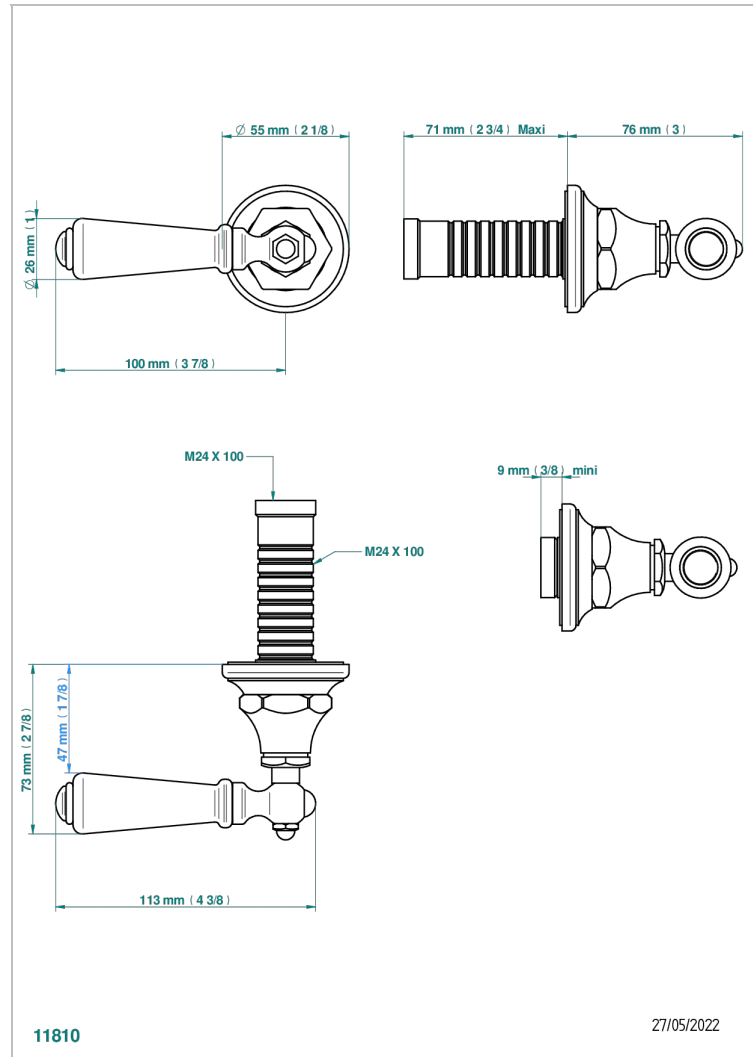

# CHARLESTON WITH LEVER

G75-30B

THG<sup>®</sup>  
PARIS

Trim only for wall valve 1/2" ref.30/CA & 30/HA and 3/4" ref.32/CA & 32/HA and diverter ref.50/4VMA

## CHARACTERISTIC

- Charleston with lever
- Trim only for wall valve 1/2" ref.30/CA & 30/HA and 3/4" ref.32/CA & 32/HA and diverter ref.50/4VMA

## RELATED SKU'S

- Ref. G00-30/CA Wall mounted 1/2" valve body with ceramic head, 1/4 turn left - no trim
- Ref. G00-30/HA Wall mounted 1/2" valve body with ceramic head, 1/4 turn right
- Ref. G00-32/CA Wall mounted 3/4" valve with ceramic head, 1/4 turn left - no trim
- Ref. G00-32/HA Wall mounted 3/4" valve body with ceramic head, 1/4 turn right - no trim