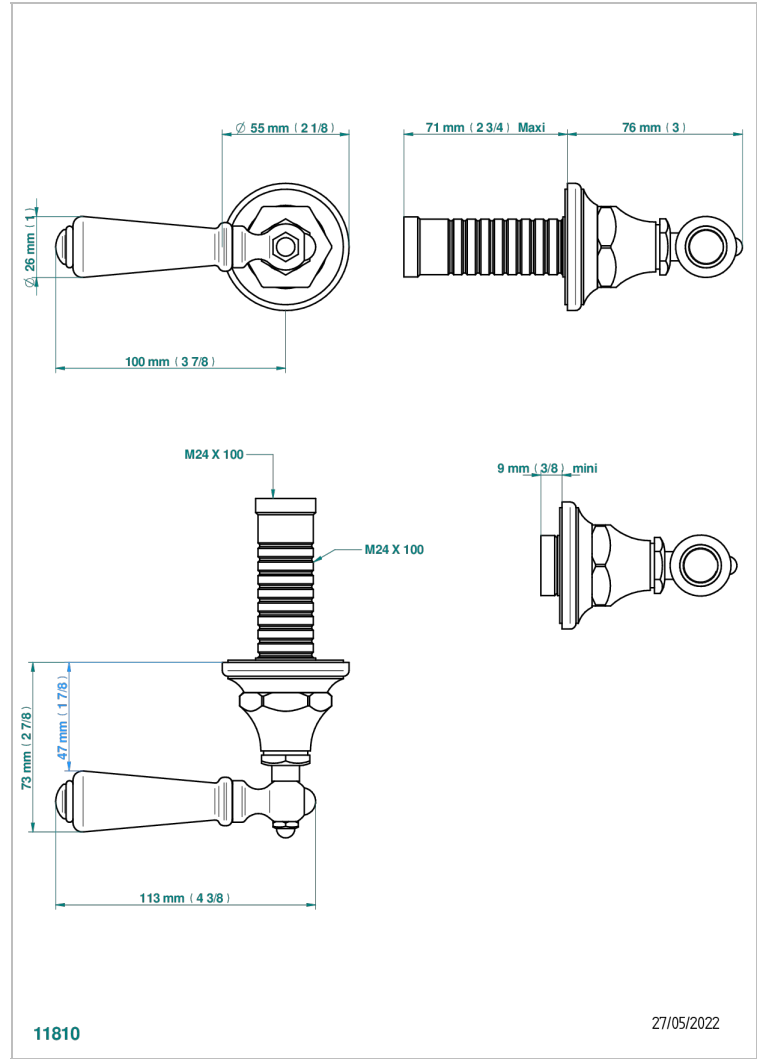

# 1900 WITH LEVER HANDLES

G28-30B

Wall volume control 30 & 32 trim

THG<sup>®</sup>  
PARIS

## CHARACTERISTIC

- 1900 with lever handles
- Wall volume control 30 & 32 trim

## RELATED SKU'S

- Ref. G00-32CUSA 3/4" Volume control wall valve with ceramic cartridge
- Ref. G00-32HUSA 3/4" Volume control wall valve with ceramic cartridge counterclockwise
- Ref. G00-30CUSA 1/2" volume control wall valve with ceramic cartridge
- Ref. G00-30HUSA 1/2" Volume control wall valve with ceramic cartridge counterclockwise