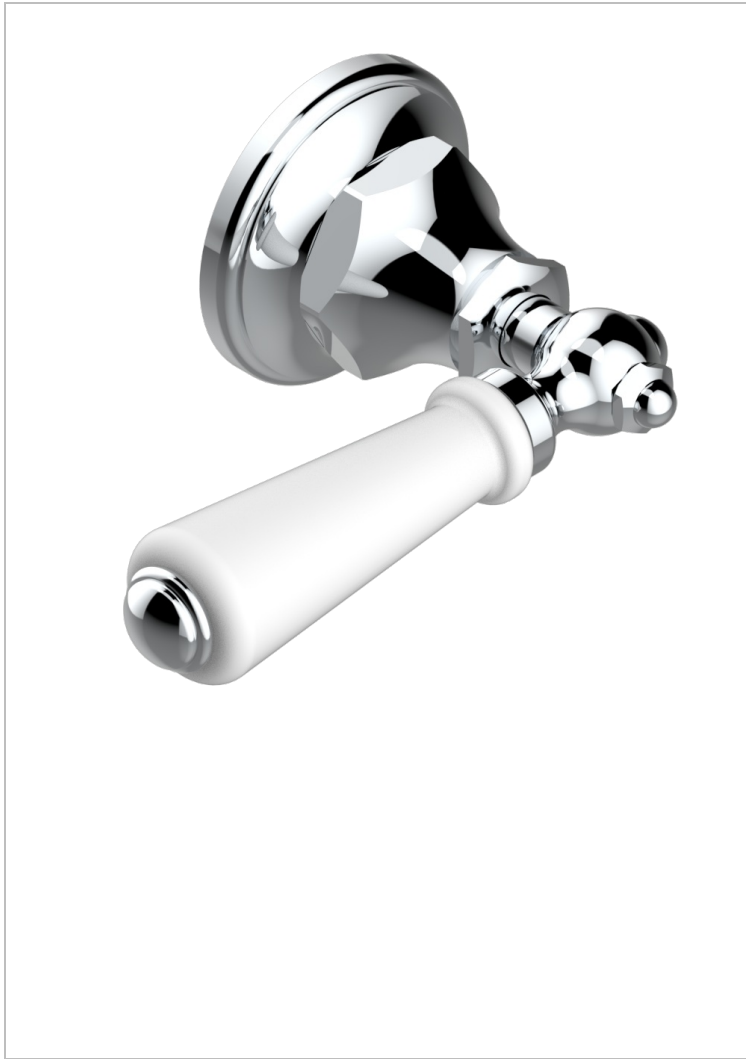

# 1900 WITH LEVER HANDLES

G28-30B

Wall volume control 30 & 32 trim

THG<sup>®</sup>  
PARIS

## CHARACTERISTIC

- 1900 with lever handles
- Wall volume control 30 & 32 trim

## RELATED SKU'S

- Ref. G00-32CUSA 3/4" Volume control wall valve with ceramic cartridge
- Ref. G00-32HUSA 3/4" Volume control wall valve with ceramic cartridge counterclockwise
- Ref. G00-30CUSA 1/2" volume control wall valve with ceramic cartridge
- Ref. G00-30HUSA 1/2" Volume control wall valve with ceramic cartridge counterclockwise