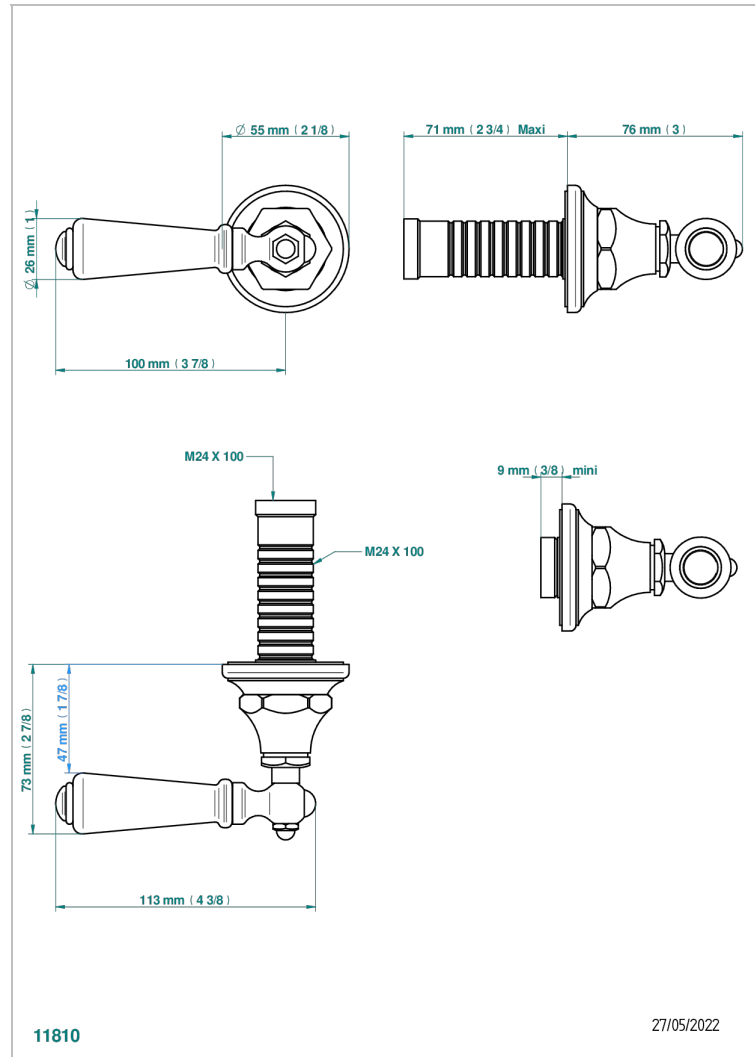

BROADWAY WITH WHITE PORCELAIN LEVER HANDLES

A04-30B

Wall volume control 30 & 32 trim

CHARACTERISTIC

- Broadway with white porcelain lever handles
- Wall volume control 30 & 32 trim

RELATED SKU'S

- Ref. G00-32CUSA 3/4" Volume control wall valve with ceramic cartridge
- Ref. G00-32HUSA 3/4" Volume control wall valve with ceramic cartridge counterclockwise
- Ref. G00-30CUSA 1/2" volume control wall valve with ceramic cartridge
- Ref. G00-30HUSA 1/2" Volume control wall valve with ceramic cartridge counterclockwise

AVAILABLE FINITIONS

Black ceram - D30
Blush PVD - H62
Brass color PVD - H49
Brown bronze color PVD - F33
Chrome polished - A02
Chrome polished / gold polished - G02

Copper antique matt, coated - H07
Gold color PVD - H52
Gold mat - F07
Gold polished - F01
Graphite PVD - H64
Light coated bronze - D01