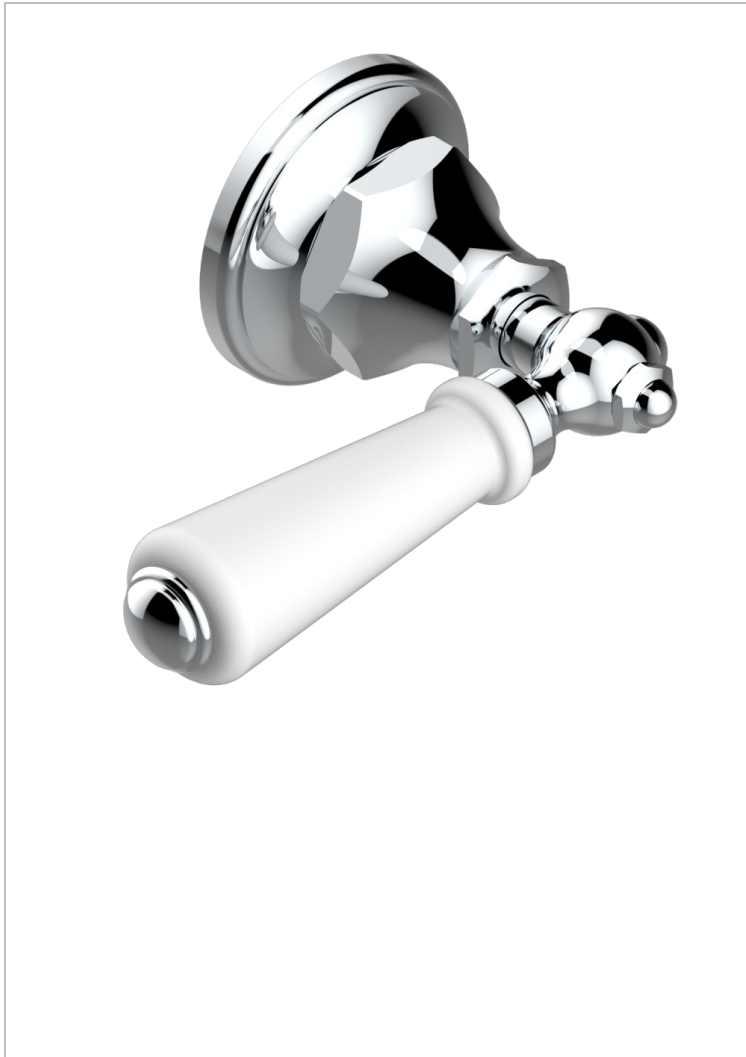

BROADWAY WITH LEVER

A04-30B

Trim only for wall valve 1/2" ref.30/CA & 30/HA and 3/4" ref.32/CA & 32/HA and diverter ref.50/4VMA

11810

27/05/2022

CHARACTERISTIC

- Broadway with Lever
- Trim only for wall valve 1/2" ref.30/CA & 30/HA and 3/4" ref.32/CA & 32/HA and diverter ref.50/4VMA

RELATED SKU'S

- Ref. G00-30/CA Wall mounted 1/2" valve body with ceramic head, 1/4 turn left - no trim
- Ref. G00-30/HA Wall mounted 1/2" valve body with ceramic head, 1/4 turn right
- Ref. G00-32/CA Wall mounted 3/4" valve with ceramic head, 1/4 turn left - no trim
- Ref. G00-32/HA Wall mounted 3/4" valve body with ceramic head, 1/4 turn right - no trim

AVAILABLE FINITIONS

Antique nickel - H28
Black ceram - D30
Blush PVD - H62
Brass color PVD - H49
Brown bronze color PVD - F33
Gold color PVD - H52

Graphite PVD - H64
Lacquered light bronze - D01
Matt Umber PVD - H67
Matt blush PVD - H60
Matt brass color PVD - H50
Matt brown bronze color PVD - F34