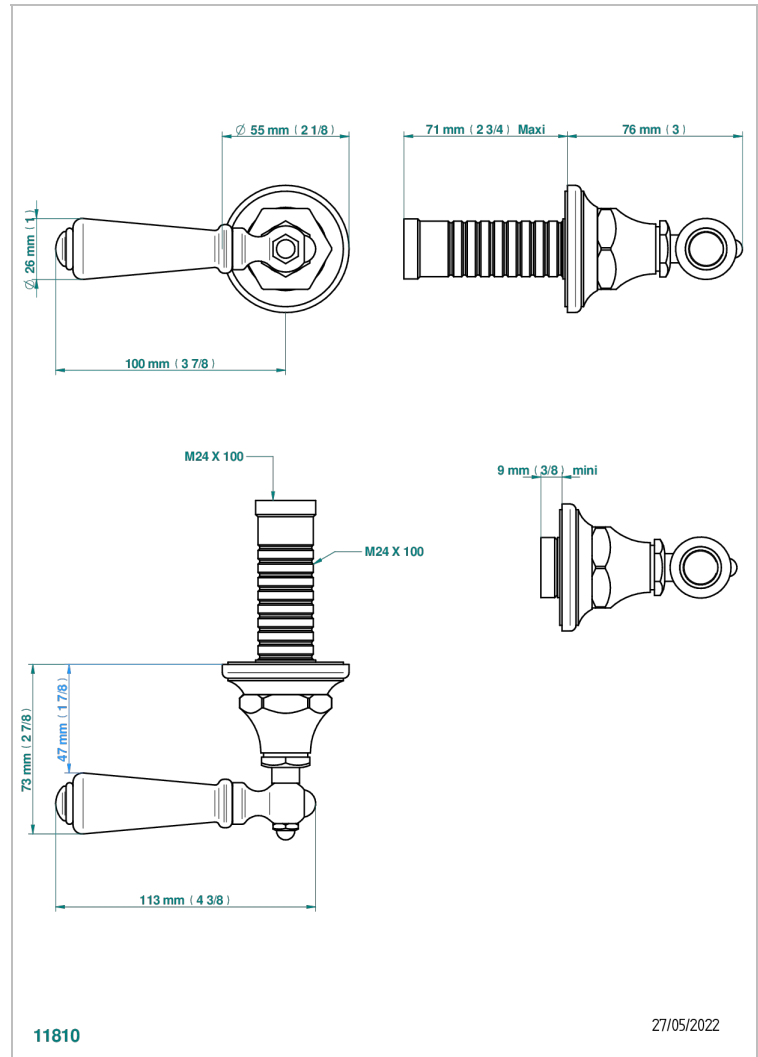

BROADWAY WITH LEVER

A04-30B

Trim only for wall valve 1/2" ref.30/CA & 30/HA and 3/4" ref.32/CA & 32/HA and diverter ref.50/4VMA

11810

27/05/2022

CHARACTERISTIC

- Broadway with Lever
- Trim only for wall valve 1/2" ref.30/CA & 30/HA and 3/4" ref.32/CA & 32/HA and diverter ref.50/4VMA

RELATED SKU'S

- Ref. G00-30/CA Wall mounted 1/2" valve body with ceramic head, 1/4 turn left - no trim
- Ref. G00-30/HA Wall mounted 1/2" valve body with ceramic head, 1/4 turn right
- Ref. G00-32/CA Wall mounted 3/4" valve with ceramic head, 1/4 turn left - no trim
- Ref. G00-32/HA Wall mounted 3/4" valve body with ceramic head, 1/4 turn right - no trim