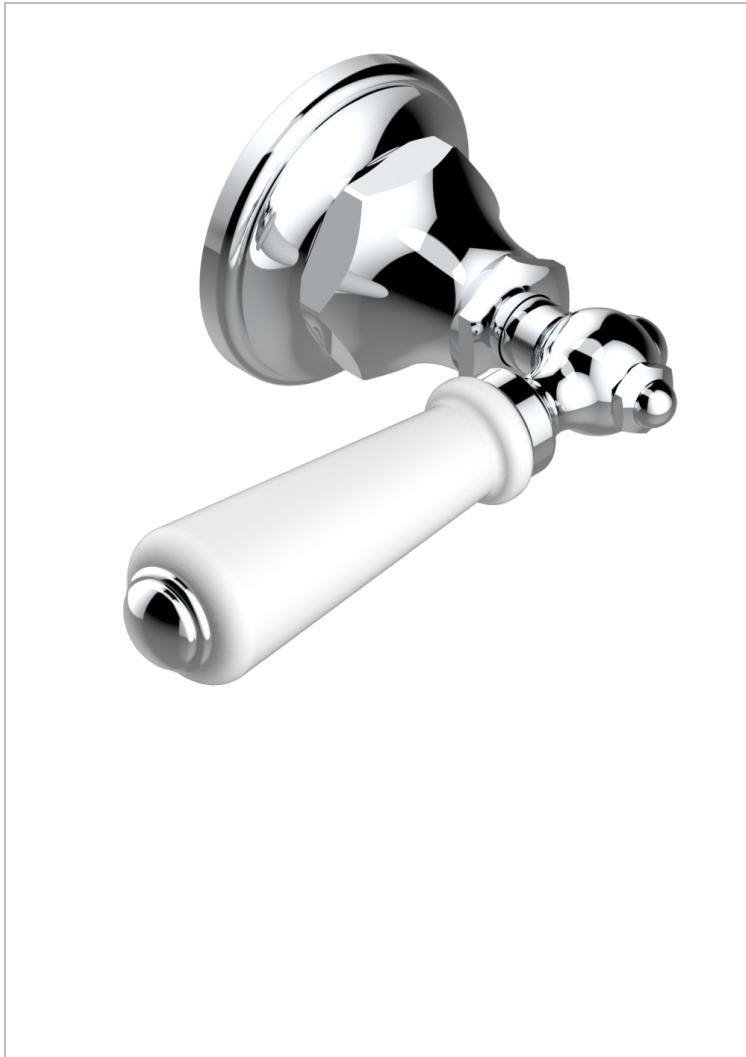

# BROADWAY WITH LEVER

A04-30B

THG<sup>®</sup>  
PARIS

Trim only for wall valve 1/2" ref.30/CA & 30/HA and 3/4" ref.32/CA & 32/HA and diverter ref.50/4VMA

11810

27/05/2022

## CHARACTERISTIC

- Broadway with Lever
- Trim only for wall valve 1/2" ref.30/CA & 30/HA and 3/4" ref.32/CA & 32/HA and diverter ref.50/4VMA

## RELATED SKU'S

- Ref. G00-30/CA Wall mounted 1/2" valve body with ceramic head, 1/4 turn left - no trim
- Ref. G00-30/HA Wall mounted 1/2" valve body with ceramic head, 1/4 turn right
- Ref. G00-32/CA Wall mounted 3/4" valve with ceramic head, 1/4 turn left - no trim
- Ref. G00-32/HA Wall mounted 3/4" valve body with ceramic head, 1/4 turn right - no trim