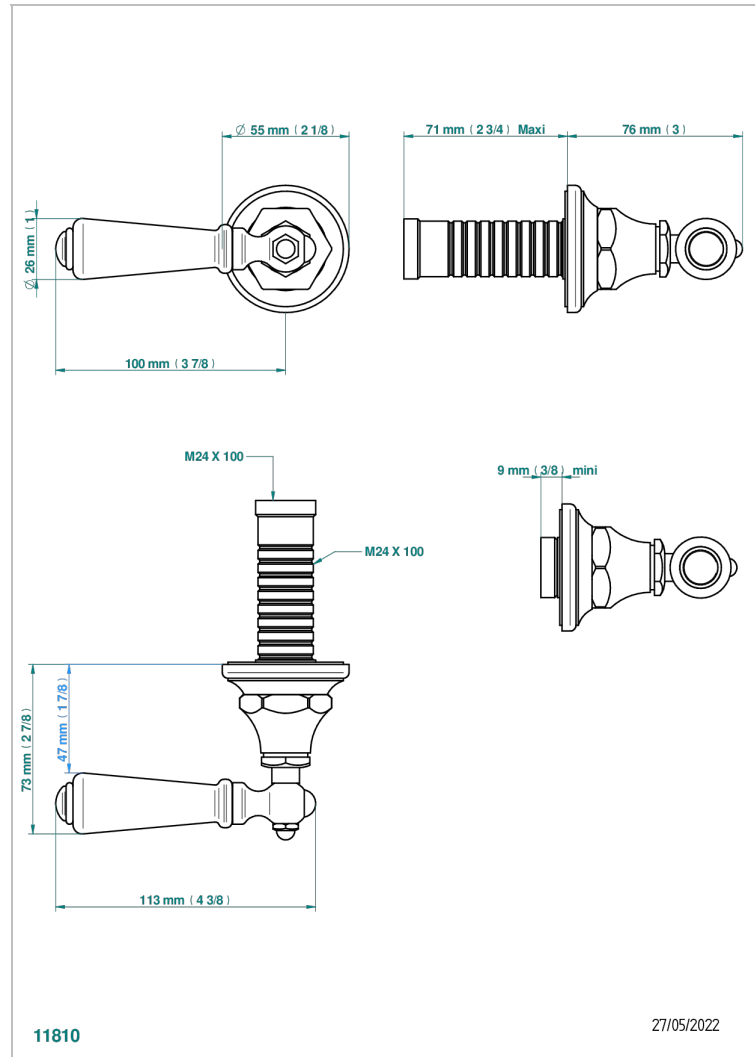

# BROADWAY WITH LEVER

A04-30B

THG<sup>®</sup>  
PARIS

Trim only for wall valve 1/2" ref.30/CA & 30/HA and 3/4" ref.32/CA & 32/HA and diverter ref.50/4VMA

11810

27/05/2022

## CHARACTERISTIC

- Broadway with Lever
- Trim only for wall valve 1/2" ref.30/CA & 30/HA and 3/4" ref.32/CA & 32/HA and diverter ref.50/4VMA

## RELATED SKU'S

- Ref. G00-30/CA Wall mounted 1/2" valve body with ceramic head, 1/4 turn left - no trim
- Ref. G00-30/HA Wall mounted 1/2" valve body with ceramic head, 1/4 turn right
- Ref. G00-32/CA Wall mounted 3/4" valve with ceramic head, 1/4 turn left - no trim
- Ref. G00-32/HA Wall mounted 3/4" valve body with ceramic head, 1/4 turn right - no trim