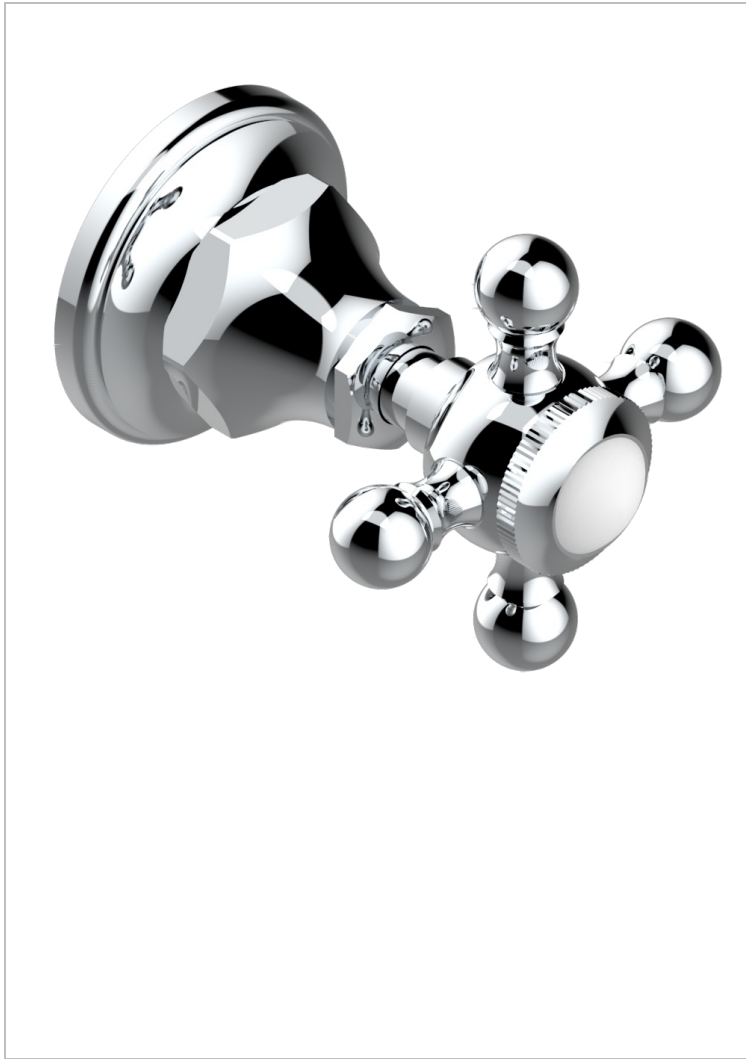

# 1900

G25-30B/N

Wall volume control 30 & 32 trim (no marking)

## CHARACTERISTIC

- 1900
- Wall volume control 30 & 32 trim (no marking)

## RELATED SKU'S

- Ref. G00-32CUSA 3/4" Volume control wall valve with ceramic cartridge
- Ref. G00-30CUSA 1/2" volume control wall valve with ceramic cartridge

## AVAILABLE FINITIONS

Black ceram - D30  
Blush PVD - H62  
Brass color PVD - H49  
Brown bronze color PVD - F33  
Chrome polished - A02  
Chrome polished / gold polished - G02

Copper antique matt, coated - H07  
Gold color PVD - H52  
Gold mat - F07  
Gold polished - F01  
Graphite PVD - H64  
Light coated bronze - D01