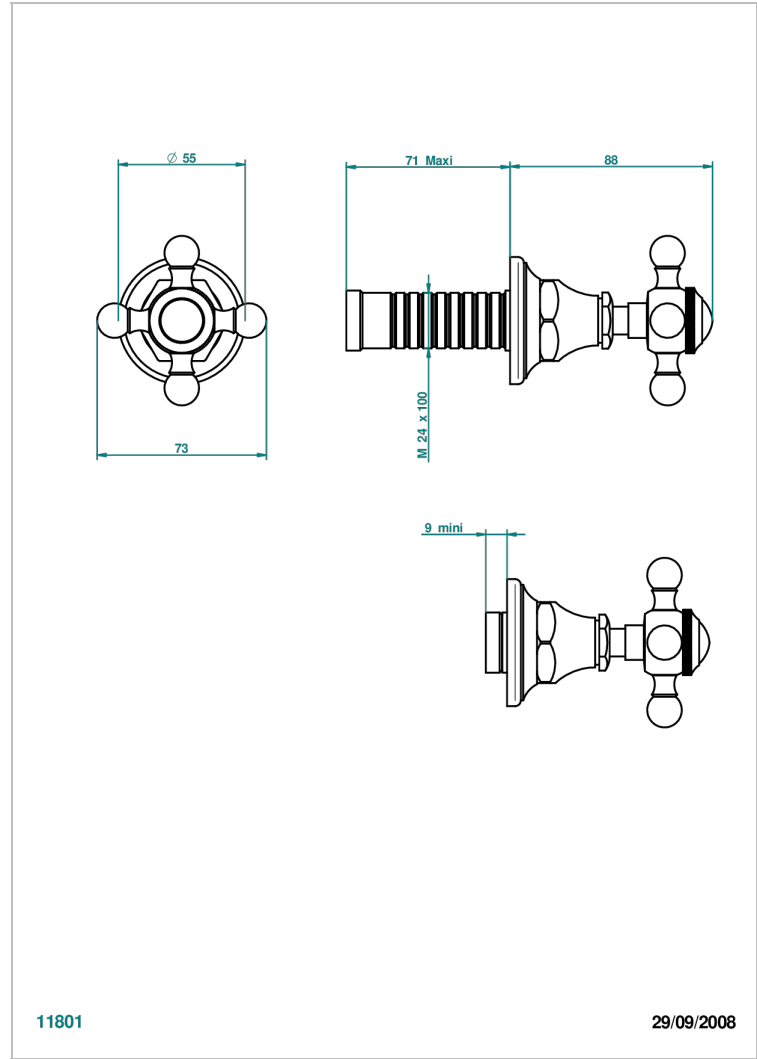

# 1900

G25-30B/N

Wall volume control 30 & 32 trim (no marking)

## CHARACTERISTIC

- 1900
- Wall volume control 30 & 32 trim (no marking)

## RELATED SKU'S

- Ref. G00-32CUSA 3/4" Volume control wall valve with ceramic cartridge
- Ref. G00-30CUSA 1/2" volume control wall valve with ceramic cartridge