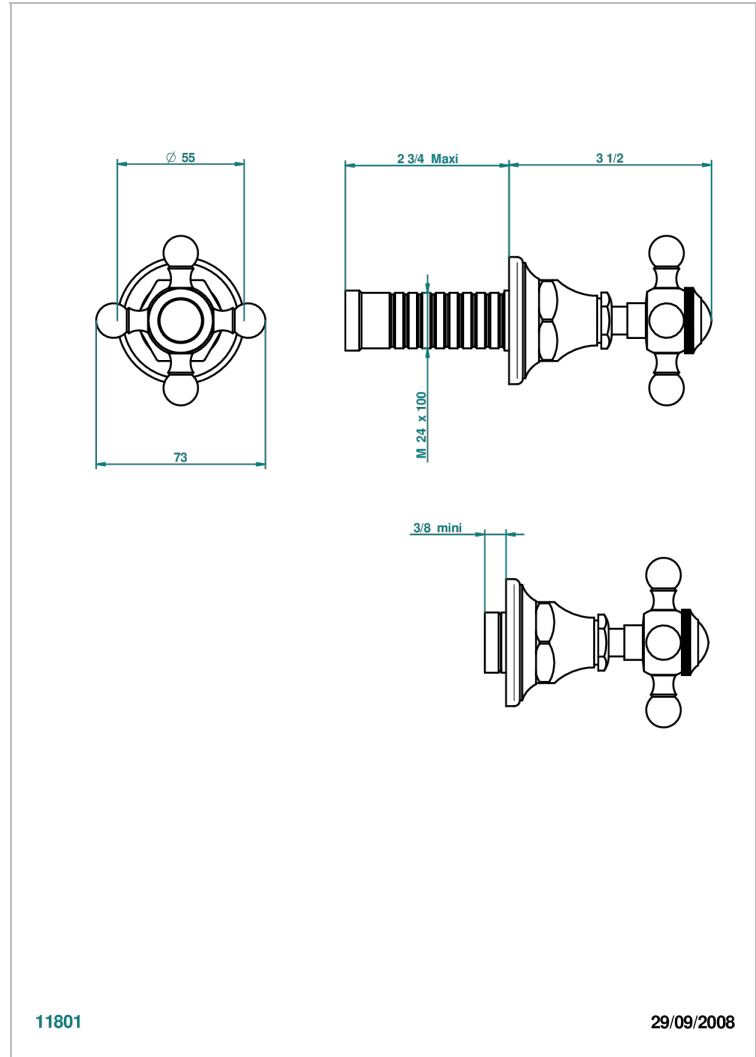

1900

G25-30B/N

Wall volume control 30 & 32 trim (no marking)

11801

29/09/2008

CHARACTERISTIC

- 1900
- Wall volume control 30 & 32 trim (no marking)

RELATED SKU'S

- Ref. G00-32CUSA 3/4" Volume control wall valve with ceramic cartridge
- Ref. G00-30CUSA 1/2" volume control wall valve with ceramic cartridge

AVAILABLE FINITIONS

Black ceram - D30
Blush PVD - H62
Brass color PVD - H49
Brown bronze color PVD - F33
Chrome polished - A02
Chrome polished / gold polished - G02