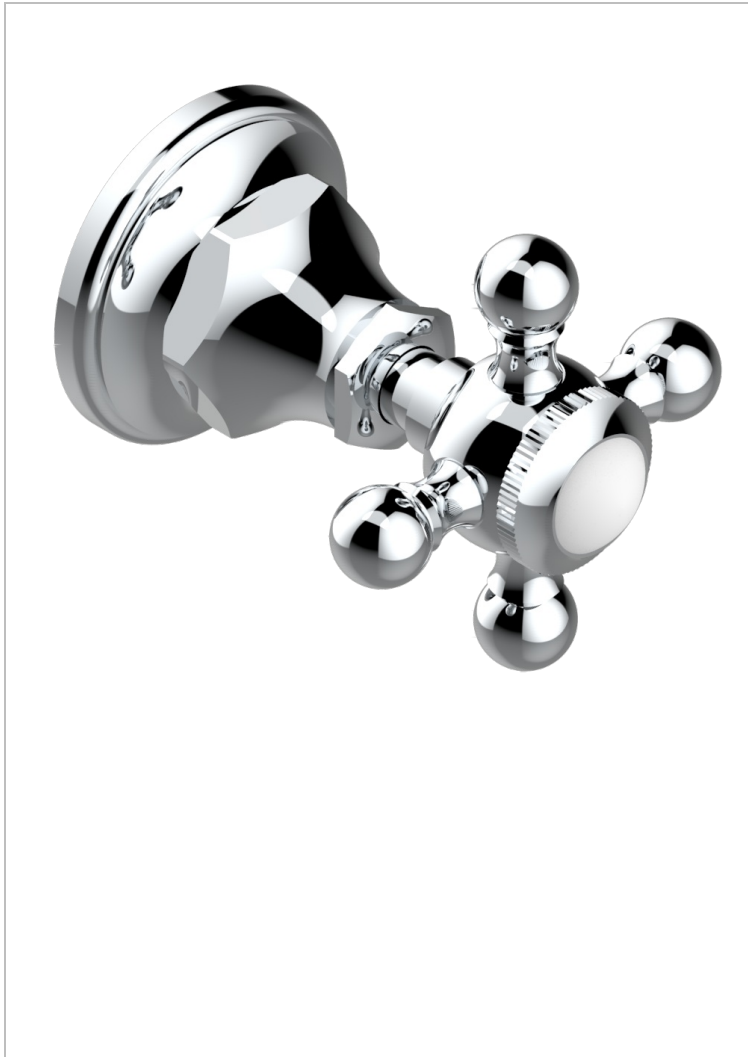

1900

G25-30B/N

Wall volume control 30 & 32 trim (no marking)

11801

29/09/2008

CHARACTERISTIC

- 1900
- Wall volume control 30 & 32 trim (no marking)

RELATED SKU'S

- Ref. G00-32CUSA 3/4" Volume control wall valve with ceramic cartridge
- Ref. G00-30CUSA 1/2" volume control wall valve with ceramic cartridge

AVAILABLE FINITIONS

Black ceram - D30
Blush PVD - H62
Brass color PVD - H49
Brown bronze color PVD - F33
Chrome polished - A02
Chrome polished / gold polished - G02

Copper antique matt, coated - H07
Gold color PVD - H52
Gold mat - F07
Gold polished - F01
Graphite PVD - H64
Light coated bronze - D01

Matt Umber PVD - H67
Matt blush PVD - H60
Matt brass color PVD - H50
Matt brown bronze color PVD - F34
Matt chrome (American satin) - C02
Matt gold color PVD - H53

Matt graphite PVD - H65
Matt nickel (American satin) - C01
Matt nickel color PVD - H56
Natural smoked Brass - A13
Nickel antique / Sovereign - H28
Nickel color PVD - H55

Nickel polished - B01
Soft gold - F30
Soft matt gold - F31
Umber PVD - H66