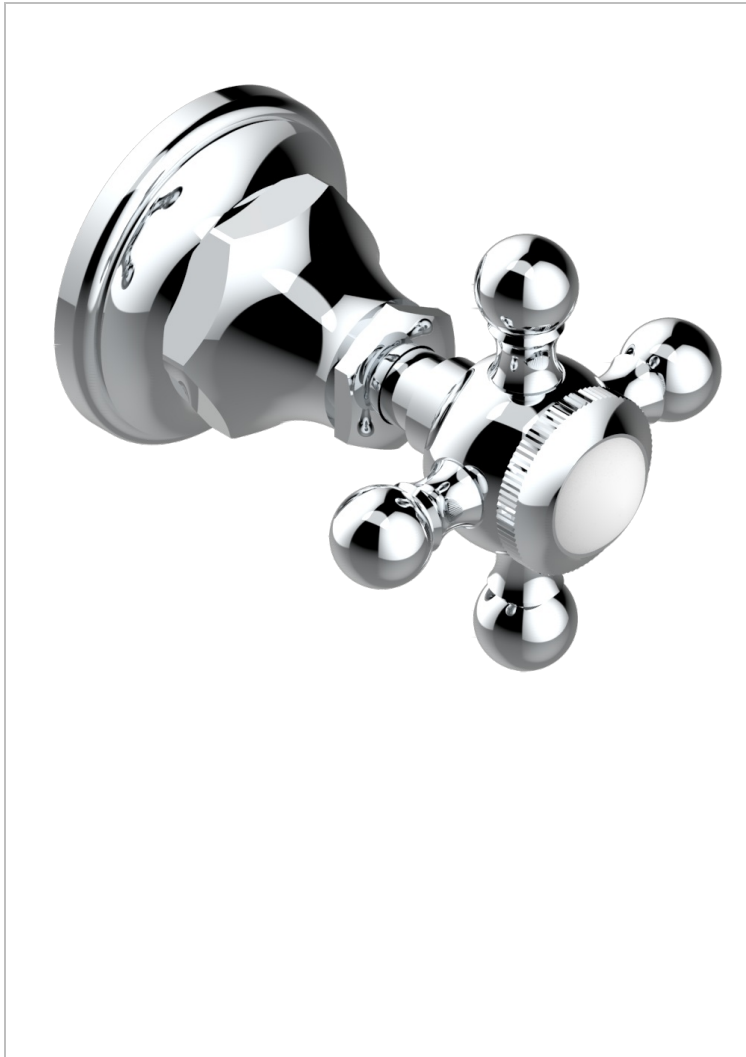

# 1900

G25-30B/N

wall valve trim only for valve item code 30 and 32 or diverter 50/4/VM. No writing

## CHARACTERISTIC

- 1900
- wall valve trim only for valve item code 30 and 32 or diverter 50/4/VM. No writing

## RELATED SKU'S

- Ref. G00-30/CA Wall mounted 1/2" valve body with ceramic head, 1/4 turn left - no trim
- Ref. G00-32/CA Wall mounted 3/4" valve with ceramic head, 1/4 turn left - no trim

## AVAILABLE FINITIONS

Antique nickel - H28  
Black ceram - D30  
Blush PVD - H62  
Brass color PVD - H49  
Brown bronze color PVD - F33  
Gold color PVD - H52

Graphite PVD - H64  
Lacquered light bronze - D01  
Matt Umber PVD - H67  
Matt blush PVD - H60  
Matt brass color PVD - H50  
Matt brown bronze color PVD - F34