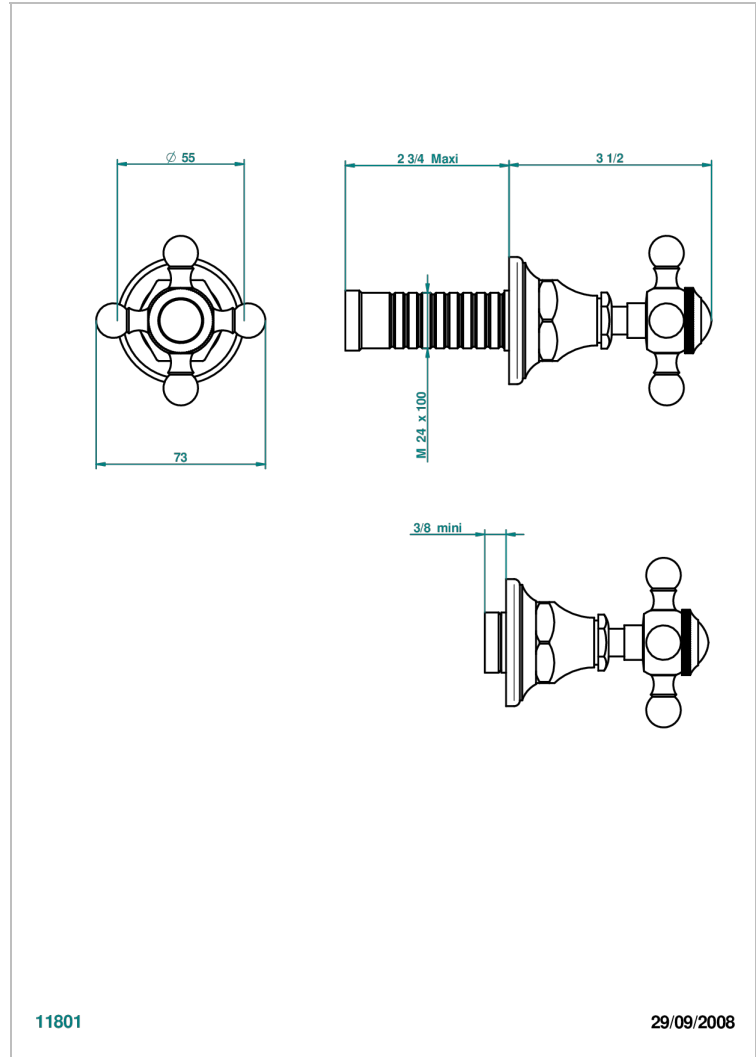

# 1900

G25-30B/N

wall valve trim only for valve item code 30 and 32 or diverter 50/4/VM. No writing

## CHARACTERISTIC

- 1900
- wall valve trim only for valve item code 30 and 32 or diverter 50/4/VM. No writing

## RELATED SKU'S

- Ref. G00-30/CA Wall mounted 1/2" valve body with ceramic head, 1/4 turn left - no trim
- Ref. G00-32/CA Wall mounted 3/4" valve with ceramic head, 1/4 turn left - no trim

## AVAILABLE FINITIONS

Antique nickel - H28  
Black ceram - D30  
Blush PVD - H62  
Brass color PVD - H49  
Brown bronze color PVD - F33  
Gold color PVD - H52

Graphite PVD - H64  
Lacquered light bronze - D01  
Matt Umber PVD - H67  
Matt blush PVD - H60  
Matt brass color PVD - H50  
Matt brown bronze color PVD - F34