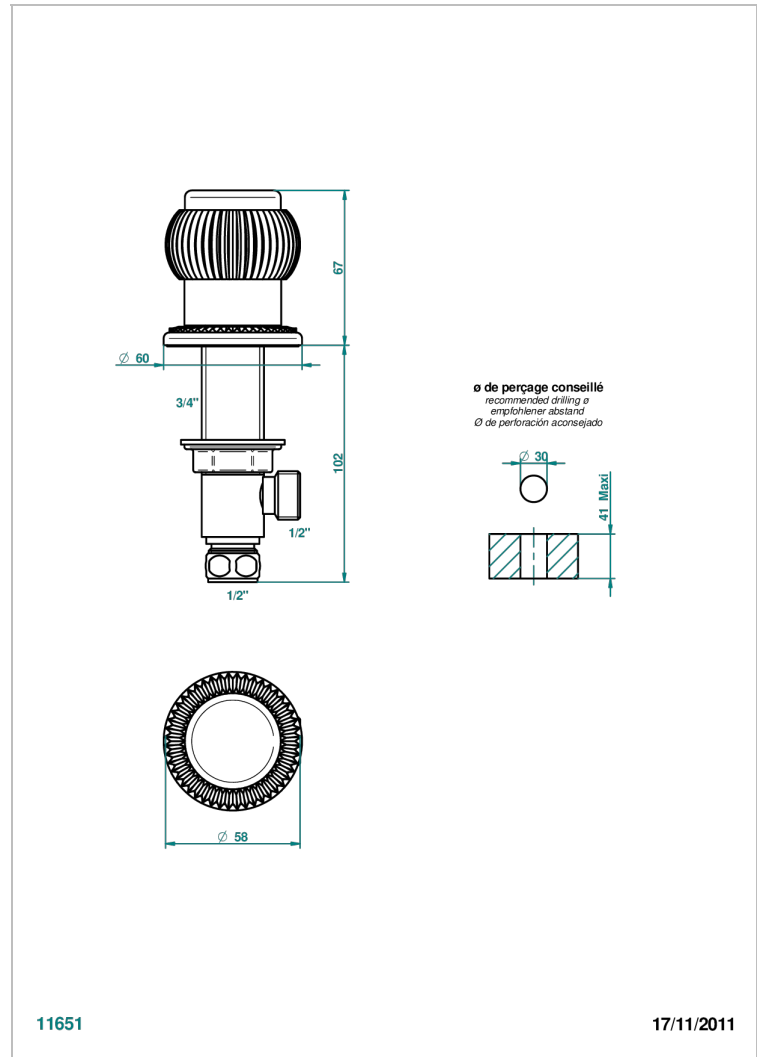

DIPLOMATE ROYALE

U4D-35

Rim mounted 1/2" valve

THG[®]
PARIS

CHARACTERISTIC

- Diplome Royale
- Rim mounted 1/2" valve

AVAILABLE FINITIONS

Antique nickel - H28
Black ceram - D30
Blush PVD - H62
Brass color PVD - H49
Brown bronze color PVD - F33
Gold color PVD - H52

Graphite PVD - H64
Lacquered light bronze - D01
Matt Umber PVD - H67
Matt blush PVD - H60
Matt brass color PVD - H50
Matt brown bronze color PVD - F34

Matt chrome - C02
Matt gold - F07
Matt gold color PVD - H53
Matt graphite PVD - H65
Matt nickel (color finish) - C01
Matt nickel color PVD - H56

Nickel color PVD - H55
Polished chrome (color finish) - A02
Polished chrome / Polished gold (color finish) - G02
Polished gold (color finish) - F01
Polished nickel - B01
Soft gold - F30

Soft matt gold - F31
Umber PVD - H66
Varnished matt antique red copper (color finish) - H07