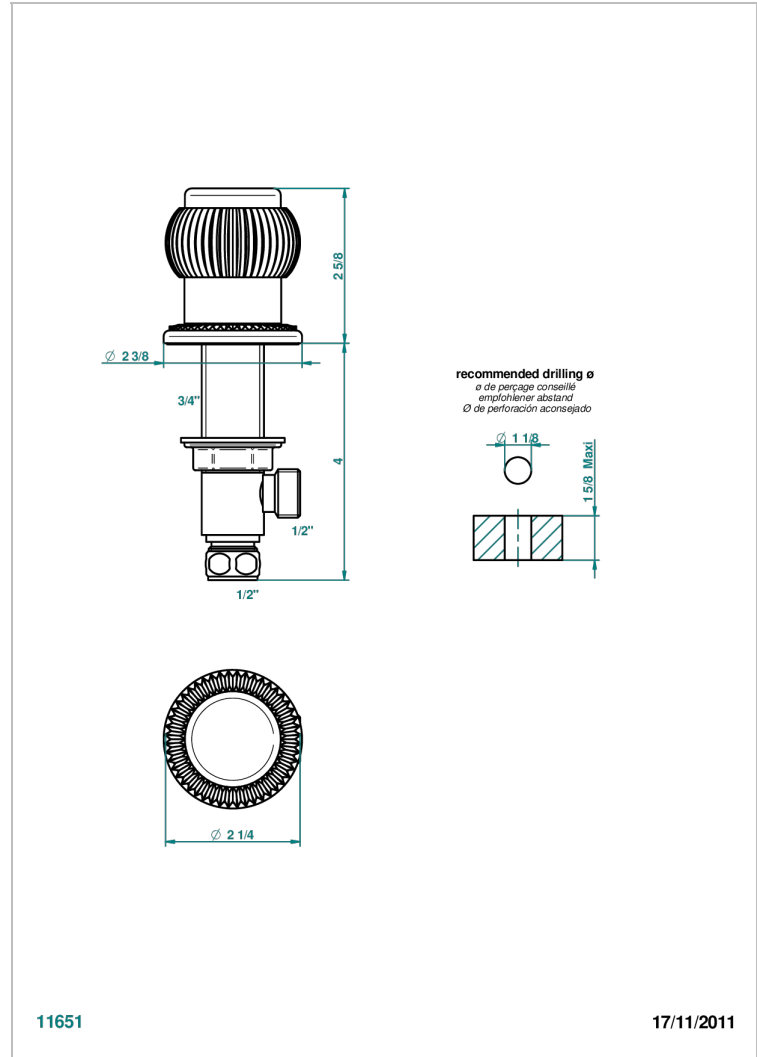

DIPLOMATE ROYALE

U4D-35

Rim mounted 1/2" valve

THG[®]
PARIS

11651

17/11/2011

CHARACTERISTIC

- Diplomate Royale
- Rim mounted 1/2" valve

AVAILABLE FINITIONS

Antique nickel - H28
Black ceram - D30
Blush PVD - H62
Brass color PVD - H49
Brown bronze color PVD - F33
Gold color PVD - H52

Graphite PVD - H64
Lacquered light bronze - D01
Matt Umber PVD - H67
Matt blush PVD - H60
Matt brass color PVD - H50
Matt brown bronze color PVD - F34