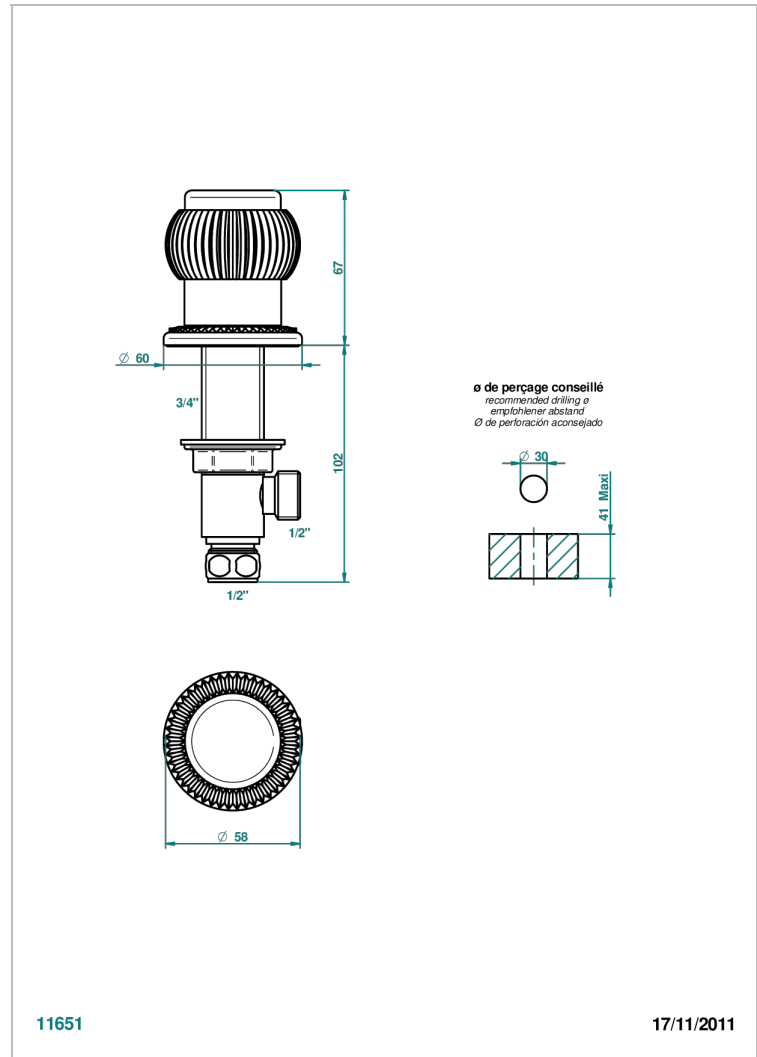

DIPLOMATE ROYALE

U4D-35

Rim mounted 1/2" valve

THG[®]
PARIS

11651

17/11/2011

CHARACTERISTIC

- Diplome Royale
- Rim mounted 1/2" valve

AVAILABLE FINITIONS

Antique nickel - H28
Black ceram - D30
Blush PVD - H62
Brass color PVD - H49
Brown bronze color PVD - F33
Gold color PVD - H52

Graphite PVD - H64
Lacquered light bronze - D01
Matt Umber PVD - H67
Matt blush PVD - H60
Matt brass color PVD - H50
Matt brown bronze color PVD - F34