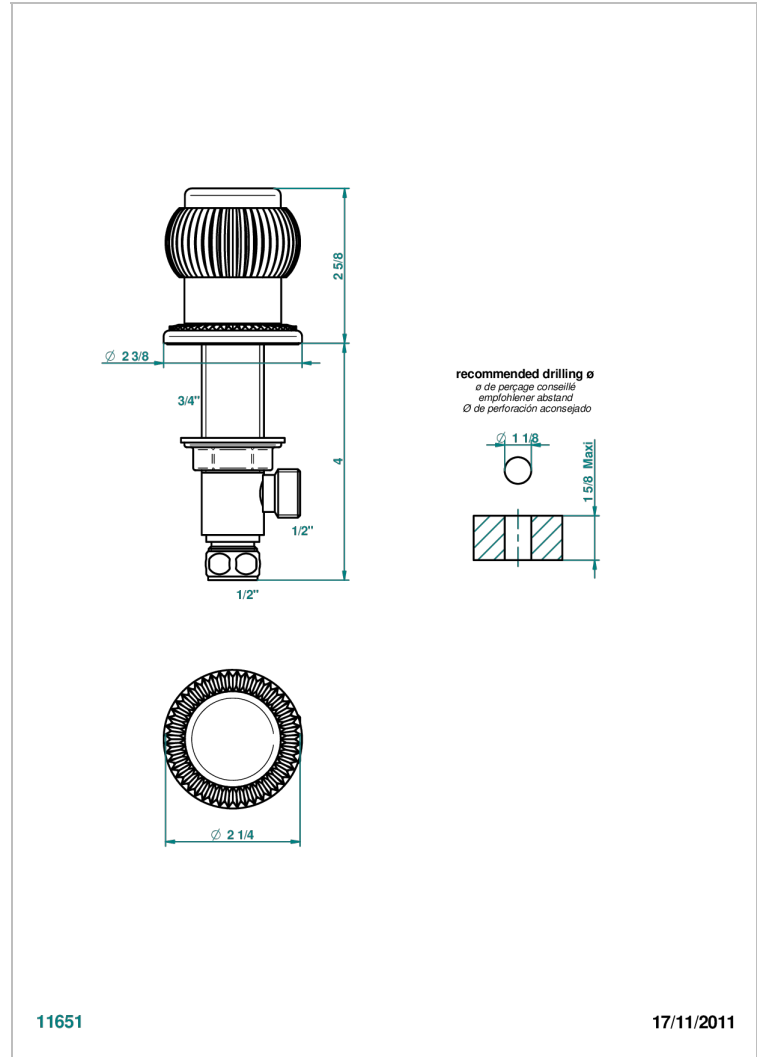

DIPLOMATE ROYALE

U4D-35

Rim mounted 1/2" valve

11651

17/11/2011

CHARACTERISTIC

- Diplomate Royale
- Rim mounted 1/2" valve

AVAILABLE FINITIONS