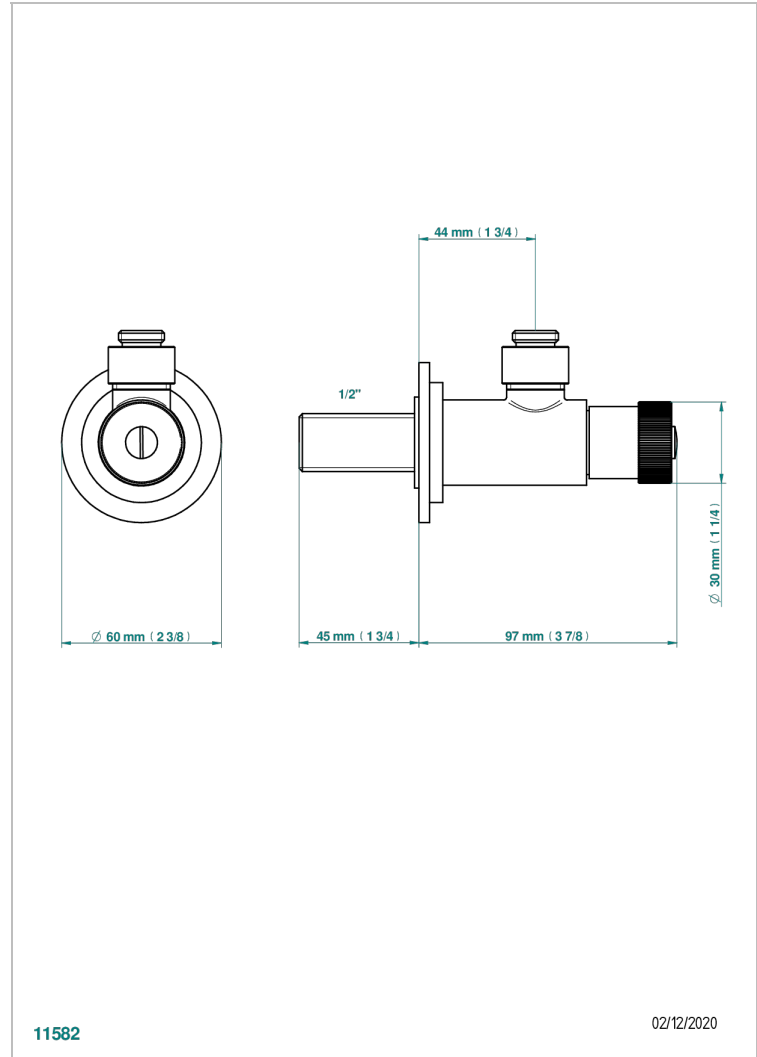

NIHAL BLACK PORCELAIN

U2P-182

1/2" adjustable stop cock, no tube

11582

02/12/2020

CHARACTERISTIC

- Nihal Black porcelain
- 1/2" adjustable stop cock, no tube

AVAILABLE FINITIONS