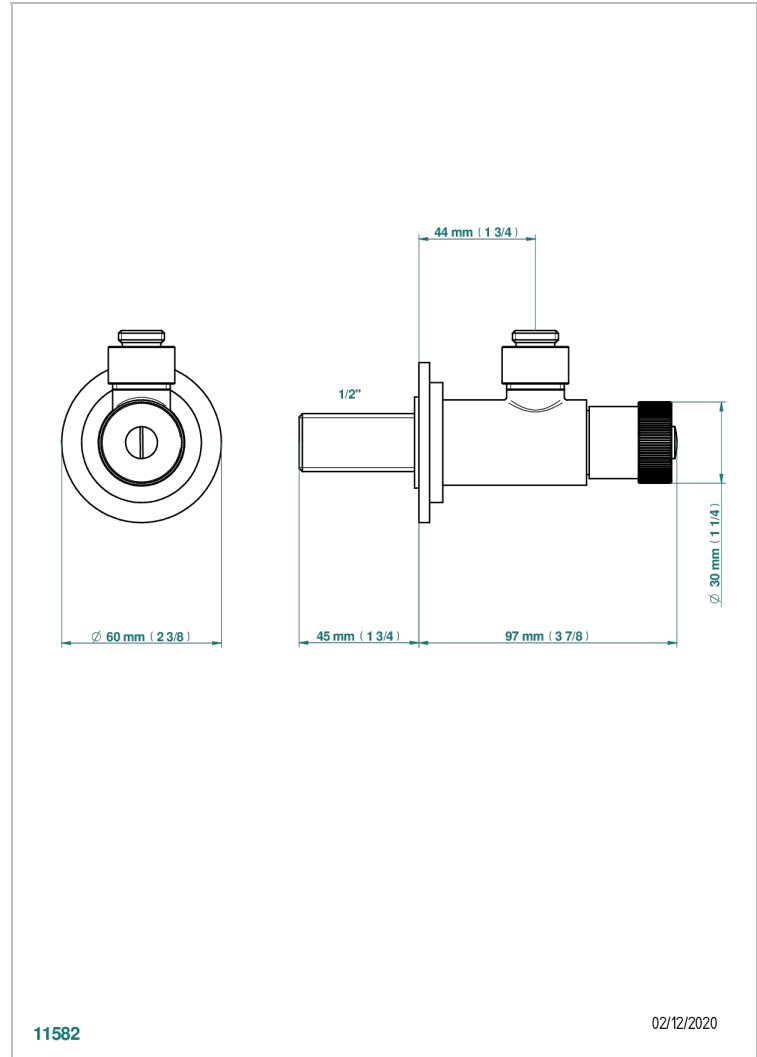

NIHAL IVORY PORCELAIN

U2N-182

1/2" adjustable stop cock, no tube

THG[®]
PARIS

11582

02/12/2020

CHARACTERISTIC

- Nihal Ivory porcelain
- 1/2" adjustable stop cock, no tube