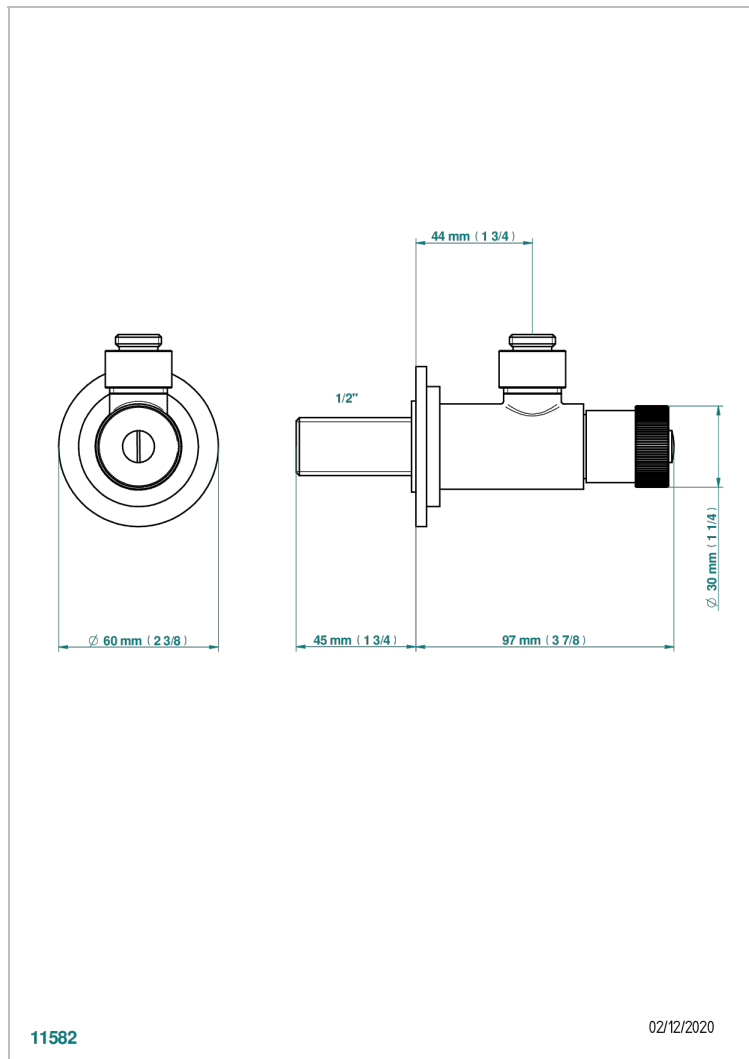

# NIHAL BLUE PORCELAIN

U2L-182

1/2" adjustable stop cock, no tube

THG<sup>®</sup>  
PARIS

## CHARACTERISTIC

- Nihal Blue porcelain
- 1/2" adjustable stop cock, no tube