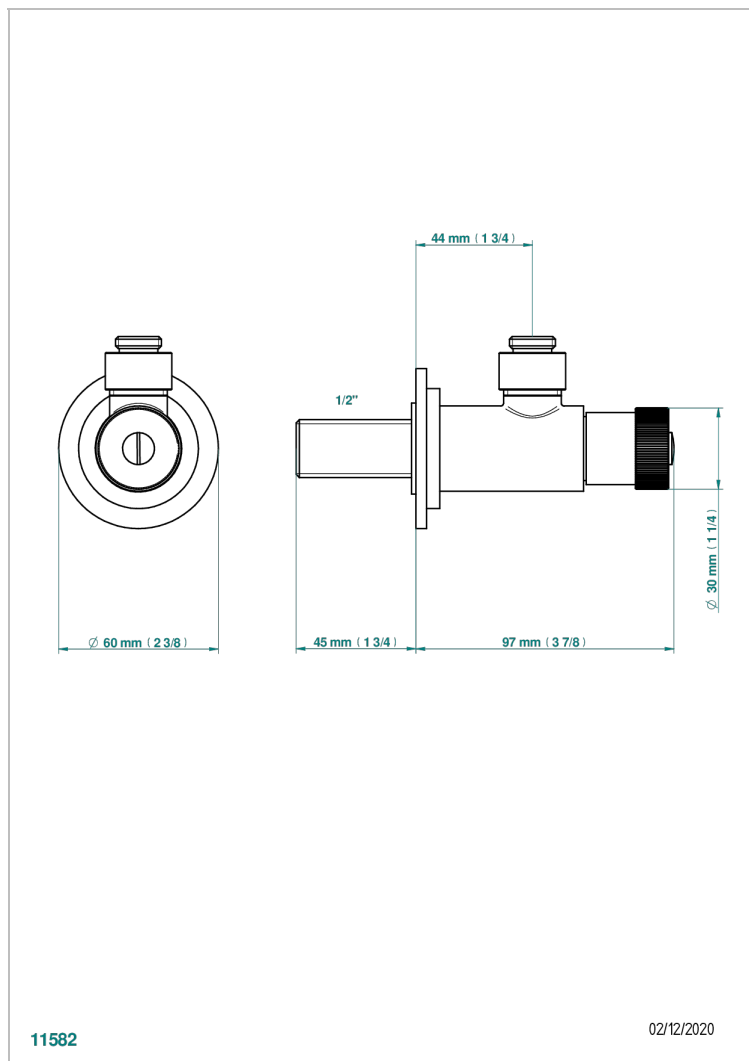

# INFINI WHITE PORCELAIN WITH PLATINUM DECOR

U2E-182

1/2" adjustable stop cock, no tube

11582

02/12/2020

## CHARACTERISTIC

- Infini White Porcelain with Platinum decor
- 1/2" adjustable stop cock, no tube