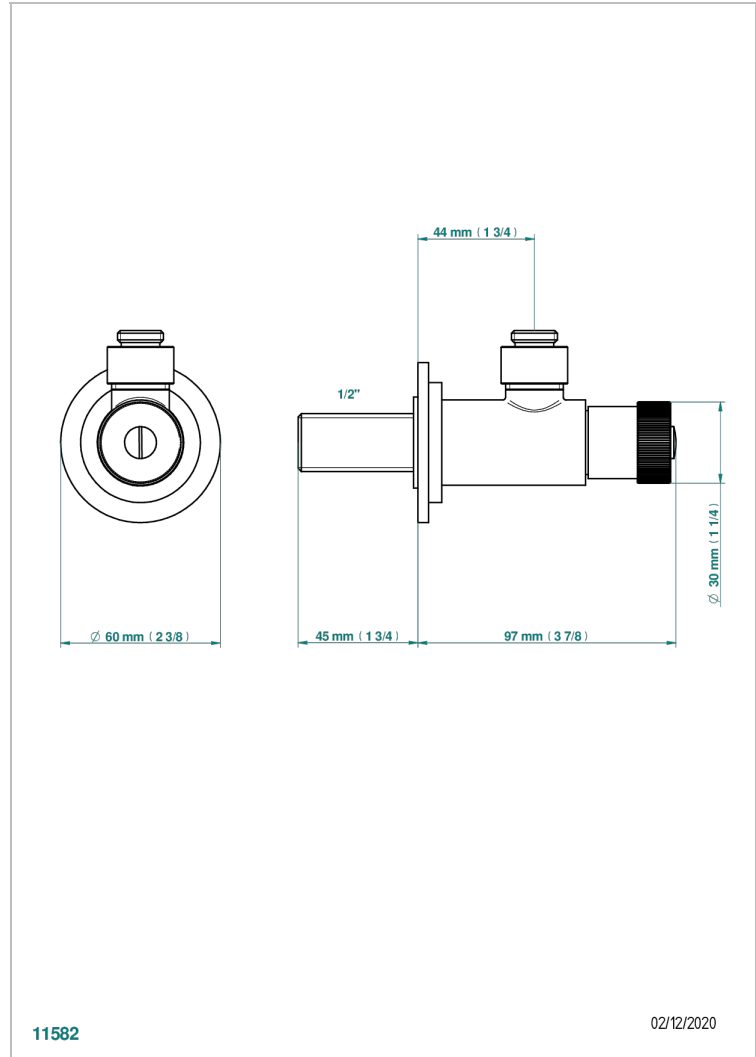

CHEVERNY BLACK ONYX

U1V-182

1/2" adjustable stop cock, no tube

THG[®]
PARIS

11582

02/12/2020

CHARACTERISTIC

- Cheverny black Onyx
- 1/2" adjustable stop cock, no tube

AVAILABLE FINITIONS

Antique nickel - H28
Black ceram - D30
Blush PVD - H62
Brass color PVD - H49
Brown bronze color PVD - F33
Gold color PVD - H52

Graphite PVD - H64
Matt Umber PVD - H67
Matt blush PVD - H60
Matt brass color PVD - H50
Matt brown bronze color PVD - F34
Matt chrome - C02