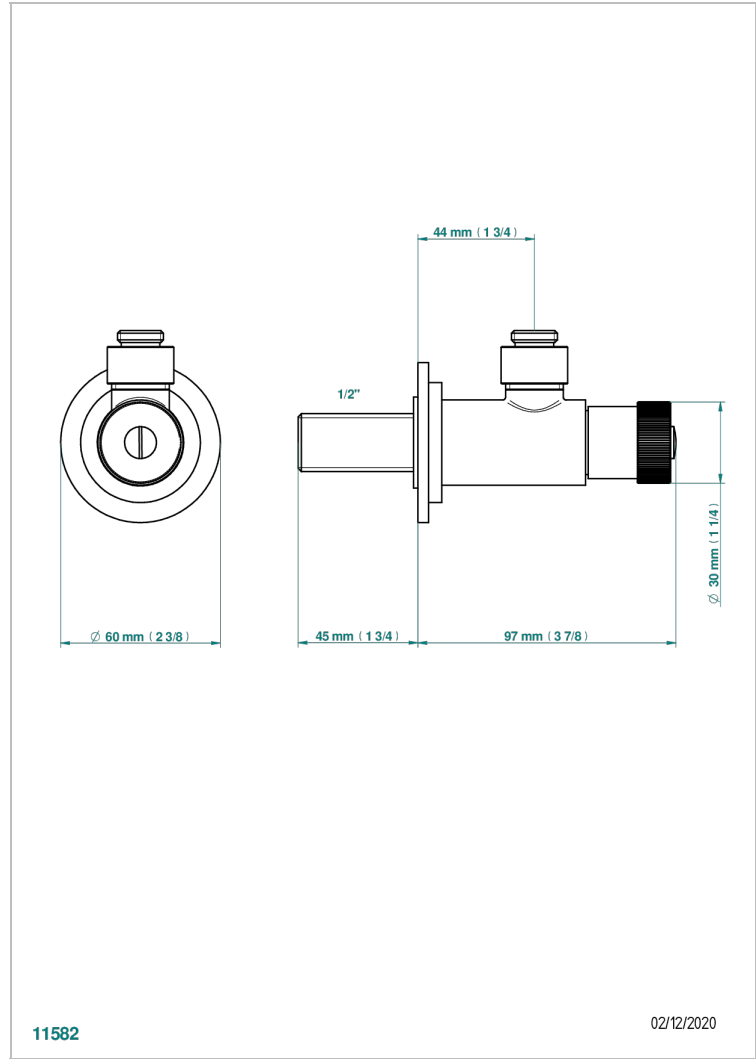

# MANDARINE CRISTALLIA DIAMANT

U1K-182

1/2" adjustable stop cock, no tube

THG<sup>®</sup>  
PARIS

## CHARACTERISTIC

- Mandarine Cristallia Diamant
- 1/2" adjustable stop cock, no tube